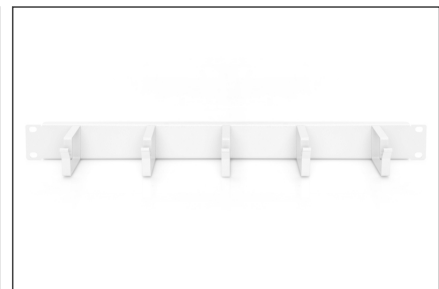

More images: