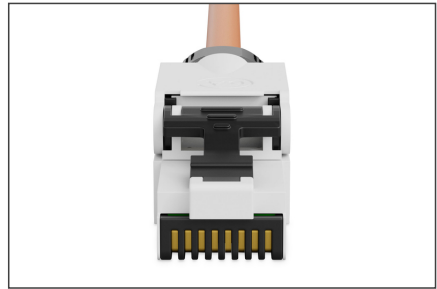

DIGITUS CAT 6A connector for field assembly, unshielded, AWG 27/7 to 22/1, solid and stranded wire

DN-93633
EAN 4016032435617

CAT 6A connector for field assembly, unshielded AWG 27/7 to 22/1, solid and stranded wire

The DIGITUS Professional RJ45 connector for field assembly is a modern and high class RJ45 plug, characterized not only by the simple application, but standing the field assembler every time reliably and quickly at his side. The rapid assembly in only 120 seconds without special tools, as well as the high flexibility, makes it to the perfect choice at any locations. It is suitable for all networks of voice up to 10 Gigabit Ethernet. Satisfied customers, because of fast and cost-saving installation, repairs and maintenance, are the logical consequence of this innovative RJ45 plug. Why complicate things when it can be so easy? See for yourself!

RJ45 connector for field assembly, CAT 6A

- Preassembled protection cap
- Can be assembled in 120 seconds without any special tools
- Secure transmission even with outside interference

- Ideal for network repairs, special length and extensions
- Cross sections AWG 27/7-22/7, AWG 26/1-22/1
- Cable diameter: 6.0-9.5 mm
- Dimensions (W x H x D): 11.65 x 15.8 x 67.8 mm
- --Climatic Characteristics:
- Operating temperature: -40 °C bis +60 °C
- Humidity: 85% RH
- --Standards:
- Gigabit Ethernet acc. to IEEE 802.3
- 10 Gigabit Ethernet acc. to IEEE 802.3an: Adequate for 10 Gigabit Ethernet

More images:

DN-93633
CAT 6A Connector for Field Assembly, Unshielded,
AWG 27/7 to 22/1, Solid and Stranded Wire

DIGITUS

Dust cap
 Sleeve
 Connector
 Wire assembly with color-coded wires

DN-93633
CAT 6A Connector for Field Assembly, Unshielded,
AWG 27/7 to 22/1, Solid and Stranded Wire