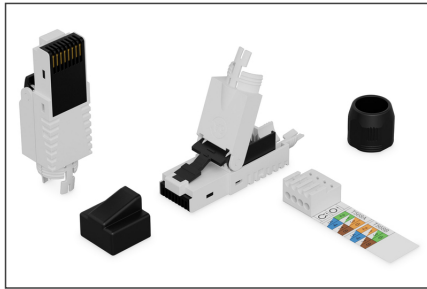

DIGITUS CAT 6A connector for field assembly, unshielded, AWG 27/7 to 22/1, solid and stranded wire

DN-93633
EAN 4016032435617

CAT 6A connector for field assembly, unshielded AWG 27/7 to 22/1, solid and stranded wire

The DIGITUS Professional RJ45 connector for field assembly is a modern and high class RJ45 plug, characterized not only by the simple application, but standing the field assembler every time reliably and quickly at his side. The rapid assembly in only 120 seconds without special tools, as well as the high flexibility, makes it to the perfect choice at any locations. It is suitable for all networks of voice up to 10 Gigabit Ethernet. Satisfied customers, because of fast and cost-saving installation, repairs and maintenance, are the logical consequence of this innovative RJ45 plug. Why complicate things when it can be so easy? See for yourself!

RJ45 connector for field assembly, CAT 6A

- Preassembled protection cap
- Can be assembled in 120 seconds without any special tools
- Secure transmission even with outside interference

- Ideal for network repairs, special length and extensions
- Cross sections AWG 27/7-22/7, AWG 26/1-22/1
- Cable diameter: 6.0-9.5 mm
- Dimensions (W x H x D): 11.65 x 15.8 x 67.8 mm
- --Climatic Characteristics:
- Operating temperature: -40 °C bis +60 °C
- Humidity: 85% RH
- --Standards:
- Gigabit Ethernet acc. to IEEE 802.3
- 10 Gigabit Ethernet acc. to IEEE 802.3an: Adequate for 10 Gigabit Ethernet

More images:

DN-93633
CAT 6A Connector for Field Assembly, Unshielded,
AWG 27/7 to 22/1, Solid and Stranded Wire

DIGITUS

Dust cap
 Sleeve
 Connector
 Wire assembly with color-coded wires

DN-93633
CAT 6A Connector for Field Assembly, Unshielded,
AWG 27/7 to 22/1, Solid and Stranded Wire