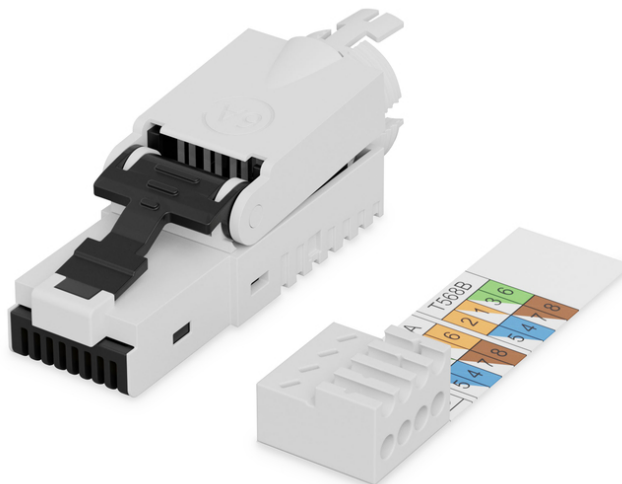

DIGITUS CAT 6A connector for field assembly, unshielded, AWG 27/7 to 22/1, solid and stranded wire

DN-93633
EAN 4016032435617

CAT 6A connector for field assembly, unshielded AWG 27/7 to 22/1, solid and stranded wire

The DIGITUS Professional RJ45 connector for field assembly is a modern and high class RJ45 plug, characterized not only by the simple application, but standing the field assembler every time reliably and quickly at his side. The rapid assembly in only 120 seconds without special tools, as well as the high flexibility, makes it to the perfect choice at any locations. It is suitable for all networks of voice up to 10 Gigabit Ethernet. Satisfied customers, because of fast and cost-saving installation, repairs and maintenance, are the logical consequence of this innovative RJ45 plug. Why complicate things when it can be so easy? See for yourself!

RJ45 connector for field assembly, CAT 6A

- Preassembled protection cap
- Can be assembled in 120 seconds without any special tools
- Secure transmission even with outside interference

- Ideal for network repairs, special length and extensions
- Cross sections AWG 27/7-22/7, AWG 26/1-22/1
- Cable diameter: 6.0-9.5 mm
- Dimensions (W x H x D): 11.65 x 15.8 x 67.8 mm
- --Climatic Characteristics:
- Operating temperature: -40 °C bis +60 °C
- Humidity: 85% RH
- --Standards:
- Gigabit Ethernet acc. to IEEE 802.3
- 10 Gigabit Ethernet acc. to IEEE 802.3an: Adequate for 10 Gigabit Ethernet

More images:

DN-93633
CAT 6A Connector for Field Assembly, Unshielded,
AWG 27/7 to 22/1, Solid and Stranded Wire

DIGITUS

Dust cap
 Sleeve
 Connector
 Wire assembly with color-coded wires

DN-93633
CAT 6A Connector for Field Assembly, Unshielded,
AWG 27/7 to 22/1, Solid and Stranded Wire