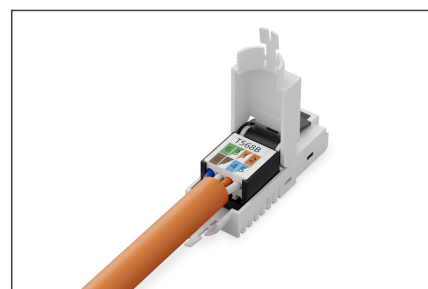

DIGITUS CAT 6A connector for field assembly, unshielded, AWG 27/7 to 22/1, solid and stranded wire

DN-93633
EAN 4016032435617

CAT 6A connector for field assembly, unshielded AWG 27/7 to 22/1, solid and stranded wire

The DIGITUS Professional RJ45 connector for field assembly is a modern and high class RJ45 plug, characterized not only by the simple application, but standing the field assembler every time reliably and quickly at his side. The rapid assembly in only 120 seconds without special tools, as well as the high flexibility, makes it to the perfect choice at any locations. It is suitable for all networks of voice up to 10 Gigabit Ethernet. Satisfied customers, because of fast and cost-saving installation, repairs and maintenance, are the logical consequence of this innovative RJ45 plug. Why complicate things when it can be so easy? See for yourself!

RJ45 connector for field assembly, CAT 6A

- Preassembled protection cap
- Can be assembled in 120 seconds without any special tools
- Secure transmission even with outside interference

- Ideal for network repairs, special length and extensions
- Cross sections AWG 27/7-22/7, AWG 26/1-22/1
- Cable diameter: 6.0-9.5 mm
- Dimensions (W x H x D): 11.65 x 15.8 x 67.8 mm
- --Climatic Characteristics:
- Operating temperature: -40 °C bis +60 °C
- Humidity: 85% RH
- --Standards:
- Gigabit Ethernet acc. to IEEE 802.3
- 10 Gigabit Ethernet acc. to IEEE 802.3an: Adequate for 10 Gigabit Ethernet

More images:

DN-93633
CAT 6A Connector for Field Assembly, Unshielded,
AWG 27/7 to 22/1, Solid and Stranded Wire

DIGITUS

Dust cap
 Sleeve
 Connector
 Wire assembly with color-coded wires

DN-93633
CAT 6A Connector for Field Assembly, Unshielded,
AWG 27/7 to 22/1, Solid and Stranded Wire