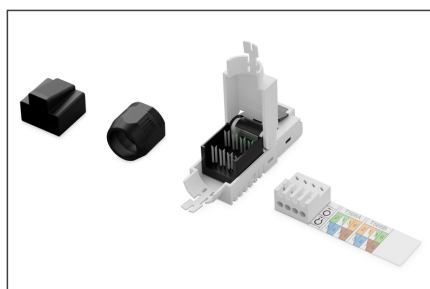

DIGITUS CAT 6A connector for field assembly, unshielded, AWG 27/7 to 22/1, solid and stranded wire

DN-93633
EAN 4016032435617

CAT 6A connector for field assembly, unshielded AWG 27/7 to 22/1, solid and stranded wire

The DIGITUS Professional RJ45 connector for field assembly is a modern and high class RJ45 plug, characterized not only by the simple application, but standing the field assembler every time reliably and quickly at his side. The rapid assembly in only 120 seconds without special tools, as well as the high flexibility, makes it to the perfect choice at any locations. It is suitable for all networks of voice up to 10 Gigabit Ethernet. Satisfied customers, because of fast and cost-saving installation, repairs and maintenance, are the logical consequence of this innovative RJ45 plug. Why complicate things when it can be so easy? See for yourself!

RJ45 connector for field assembly, CAT 6A

- Preassembled protection cap
- Can be assembled in 120 seconds without any special tools
- Secure transmission even with outside interference

- Ideal for network repairs, special length and extensions
- Cross sections AWG 27/7-22/7, AWG 26/1-22/1
- Cable diameter: 6.0-9.5 mm
- Dimensions (W x H x D): 11.65 x 15.8 x 67.8 mm
- --Climatic Characteristics:
- Operating temperature: -40 °C bis +60 °C
- Humidity: 85% RH
- --Standards:
- Gigabit Ethernet acc. to IEEE 802.3
- 10 Gigabit Ethernet acc. to IEEE 802.3an: Adequate for 10 Gigabit Ethernet

More images:

DN-93633
CAT 6A Connector for Field Assembly, Unshielded,
AWG 27/7 to 22/1, Solid and Stranded Wire

DIGITUS

Dust cap
 Sleeve
 Connector
 Wire assembly with color-coded wires

DN-93633
CAT 6A Connector for Field Assembly, Unshielded,
AWG 27/7 to 22/1, Solid and Stranded Wire