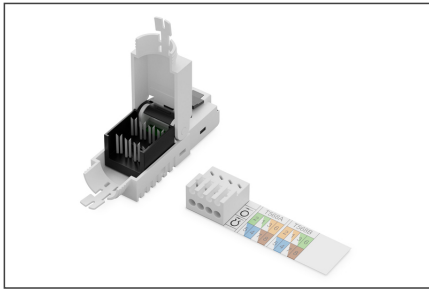

DIGITUS CAT 6A connector for field assembly, unshielded, AWG 27/7 to 22/1, solid and stranded wire

DN-93633
EAN 4016032435617

CAT 6A connector for field assembly, unshielded AWG 27/7 to 22/1, solid and stranded wire

The DIGITUS Professional RJ45 connector for field assembly is a modern and high class RJ45 plug, characterized not only by the simple application, but standing the field assembler every time reliably and quickly at his side. The rapid assembly in only 120 seconds without special tools, as well as the high flexibility, makes it to the perfect choice at any locations. It is suitable for all networks of voice up to 10 Gigabit Ethernet. Satisfied customers, because of fast and cost-saving installation, repairs and maintenance, are the logical consequence of this innovative RJ45 plug. Why complicate things when it can be so easy? See for yourself!

RJ45 connector for field assembly, CAT 6A

- Preassembled protection cap
- Can be assembled in 120 seconds without any special tools
- Secure transmission even with outside interference

- Ideal for network repairs, special length and extensions
- Cross sections AWG 27/7-22/7, AWG 26/1-22/1
- Cable diameter: 6.0-9.5 mm
- Dimensions (W x H x D): 11.65 x 15.8 x 67.8 mm
- --Climatic Characteristics:
- Operating temperature: -40 °C bis +60 °C
- Humidity: 85% RH
- --Standards:
- Gigabit Ethernet acc. to IEEE 802.3
- 10 Gigabit Ethernet acc. to IEEE 802.3an: Adequate for 10 Gigabit Ethernet

More images:

DN-93633
CAT 6A Connector for Field Assembly, Unshielded,
AWG 27/7 to 22/1, Solid and Stranded Wire

DIGITUS

Dust cap
 Sleeve
 Connector
 Wire assembly with color-coded wires

DN-93633
CAT 6A Connector for Field Assembly, Unshielded,
AWG 27/7 to 22/1, Solid and Stranded Wire