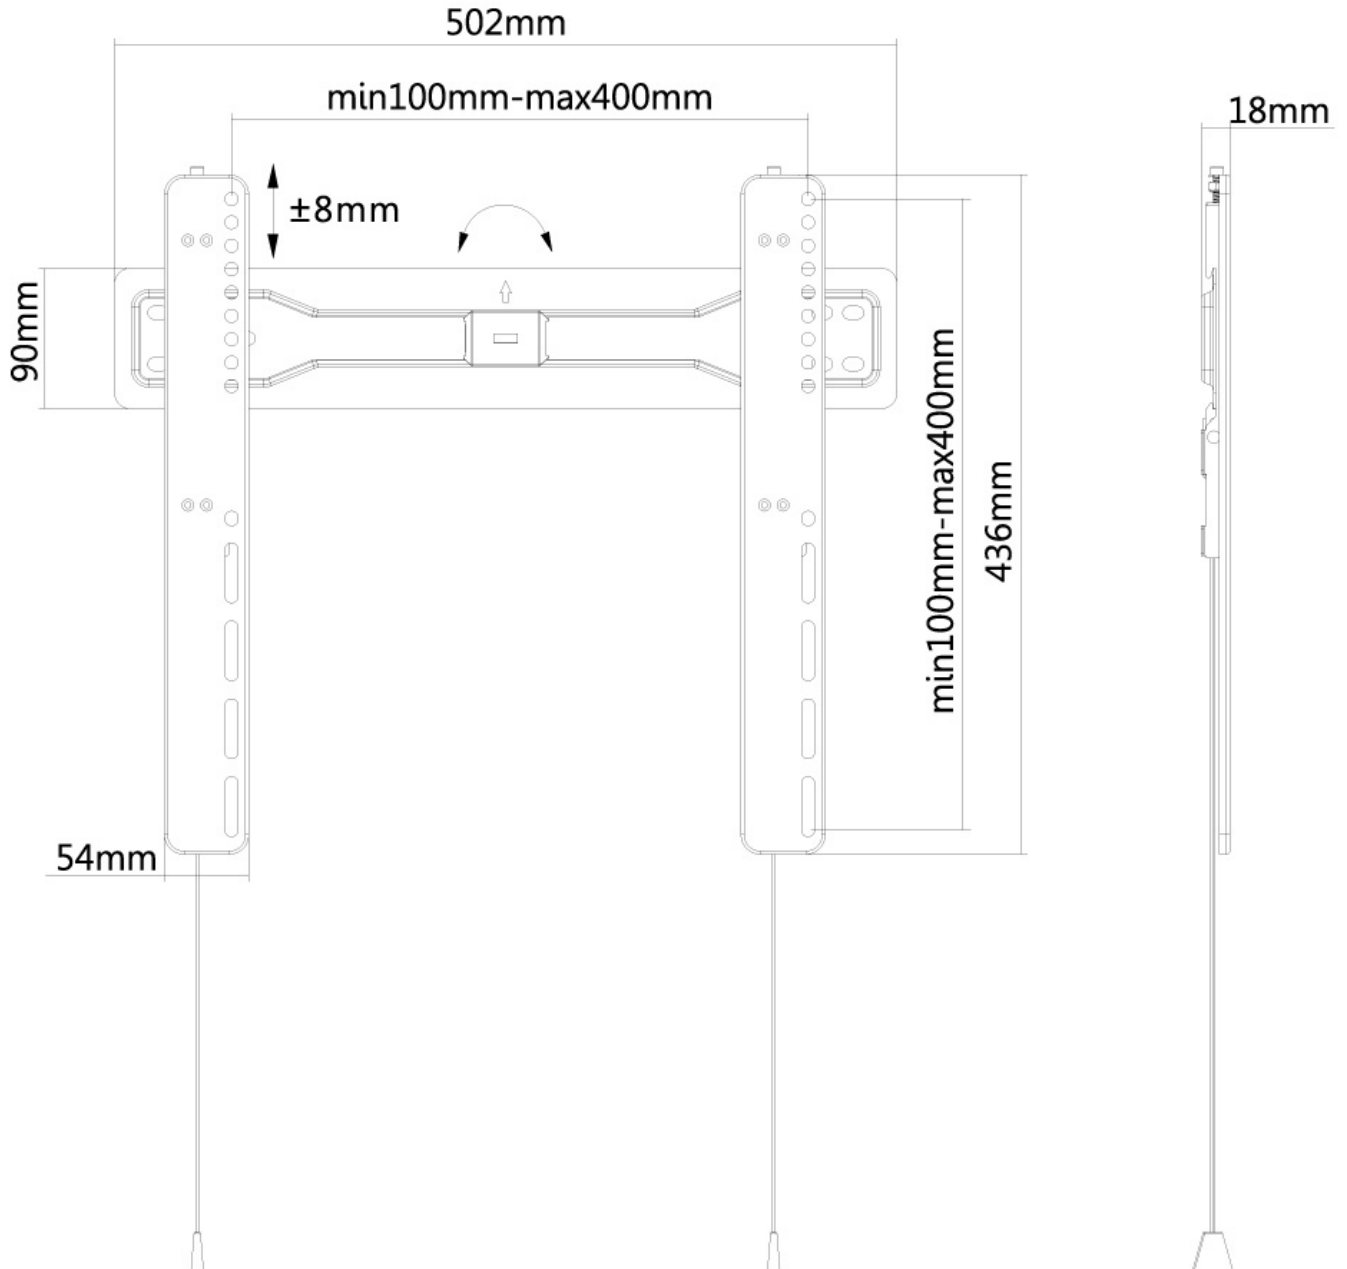

LED-W400BLACK

NEOMOUNTS LED-W400BLACK TV MOUNT WALL
32-55" - ULTRA-FLAT

Neomounts