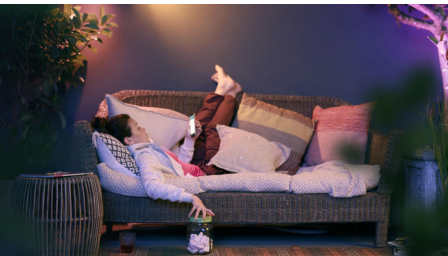

Warm to cool white light

Extend your evenings with Philips Hue outdoor lighting. Set the right ambience on your patio, balcony or porch and relax. From the warm white light of a summer sun, to the ice cool daylight of winter: you can enjoy any shade of white light to fit your mood throughout the year.