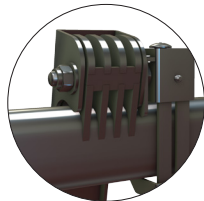

RSF100 Heavy Duty Flat Wall Mount

For Large Format & Interactive Displays 100"+

Sturdiest, Most Durable Mount in the Industry

- 400lb load rating
- Integrated kickstand and pivot functionality places display in Service Mode for easy wiring and service
- Post-installation leveling
- Lateral shift for perfect display positioning
- Security lock mechanism prevents display from being removed
- Supports Microsoft Surface Hub

	TV Size	VESA	Depth	Max Load
RSF100	70"-100"+	1300x600mm	1.97"	400 lb

Pivot Point

SERVICE MODE

Kickstand & Mounting Pivot

Gives installer 6-7" of clearance for wiring and service. Pull and hold release cords to automatically deploy kickstand. When wiring is completed, simply pull the bottom of display and kickstand automatically retracts.

Kickstand

POST INSTALLATION LEVELING

Easier to Reach

Fine tune leveling adjustment screws are placed at the very bottom for easy reach when micro adjustments are required.

SECURITY

Lock Down Security

Prevents display from being removed.

LATERAL SHIFT

Two Independent Shift Points

Both the mount frame and TV are able to slide left to right independently, for perfect placement. Once the wall mounting bolts are tightened the frame position is automatically locked in position.