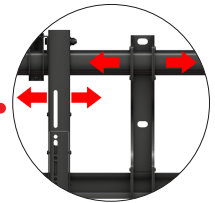

RSF100 Heavy Duty Flat Wall Mount

For Large Format & Interactive Displays 100"+

Sturdiest, Most Durable Mount in the Industry

- 400lb load rating
- Integrated kickstand and pivot functionality places display in Service Mode for easy wiring and service
- Post-installation leveling
- Lateral shift for perfect display positioning
- Security lock mechanism prevents display from being removed
- Supports Microsoft Surface Hub

	TV Size	VESA	Depth	Max Load
RSF100	70"-100"+	1300x600mm	1.97"	400 lb

Pivot Point

SERVICE MODE

Kickstand & Mounting Pivot

Gives installer 6-7" of clearance for wiring and service. Pull and hold release cords to automatically deploy kickstand. When wiring is completed, simply pull the bottom of display and kickstand automatically retracts.

Kickstand

POST INSTALLATION LEVELING

Easier to Reach

Fine tune leveling adjustment screws are placed at the very bottom for easy reach when micro adjustments are required.

SECURITY

Lock Down Security

Prevents display from being removed.

LATERAL SHIFT

Two Independent Shift Points

Both the mount frame and TV are able to slide left to right independently, for perfect placement. Once the wall mounting bolts are tightened the frame position is automatically locked in position.