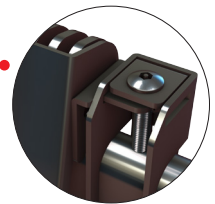

RSF100 Heavy Duty Flat Wall Mount

For Large Format & Interactive Displays 100"+

Sturdiest, Most Durable Mount in the Industry

- 400lb load rating
- Integrated kickstand and pivot functionality places display in Service Mode for easy wiring and service
- Post-installation leveling
- Lateral shift for perfect display positioning
- Security lock mechanism prevents display from being removed
- Supports Microsoft Surface Hub

	TV Size	VESA	Depth	Max Load
RSF100	70"-100"+	1300x600mm	1.97"	400 lb

Pivot Point

SERVICE MODE

Kickstand & Mounting Pivot

Gives installer 6-7" of clearance for wiring and service. Pull and hold release cords to automatically deploy kickstand. When wiring is completed, simply pull the bottom of display and kickstand automatically retracts.

Kickstand

POST INSTALLATION LEVELING

Easier to Reach

Fine tune leveling adjustment screws are placed at the very bottom for easy reach when micro adjustments are required.

SECURITY

Lock Down Security

Prevents display from being removed.

LATERAL SHIFT

Two Independent Shift Points

Both the mount frame and TV are able to slide left to right independently, for perfect placement. Once the wall mounting bolts are tightened the frame position is automatically locked in position.