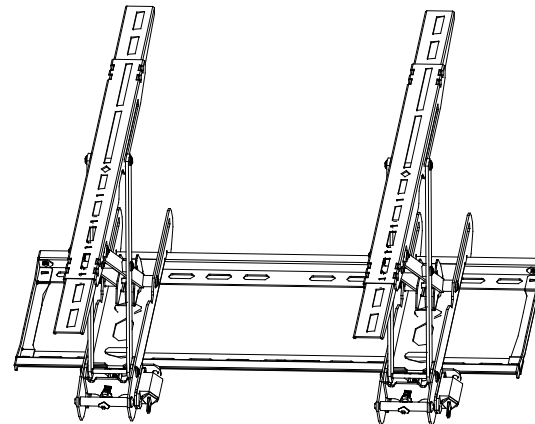

IN 0.25\" [6.35mm]
OUT 0.25\" [6.35mm]

UP 0.5\" [12.7MM]
DOWN 0.5\" [12.7MM]

THE INFORMATION CONTAINED IN THIS DRAWING IS THE SOLE PROPERTY OF CRIMSON AV LLC. ANY REPRODUCTION IN PART OR AS A WHOLE WITHOUT THE WRITTEN PERMISSION OF CRIMSON AV LLC IS PROHIBITED

CRIMSON AV LLC.

PRODUCT ORDER NUMBER: VWP4600
PHONE: 1-866-668-6888

Crimson AV LLC.
1854 Elmdale Avenue
Glenview, IL 60025

TITLE:
VWP4600

SIZE DWG.NO. VWP4600