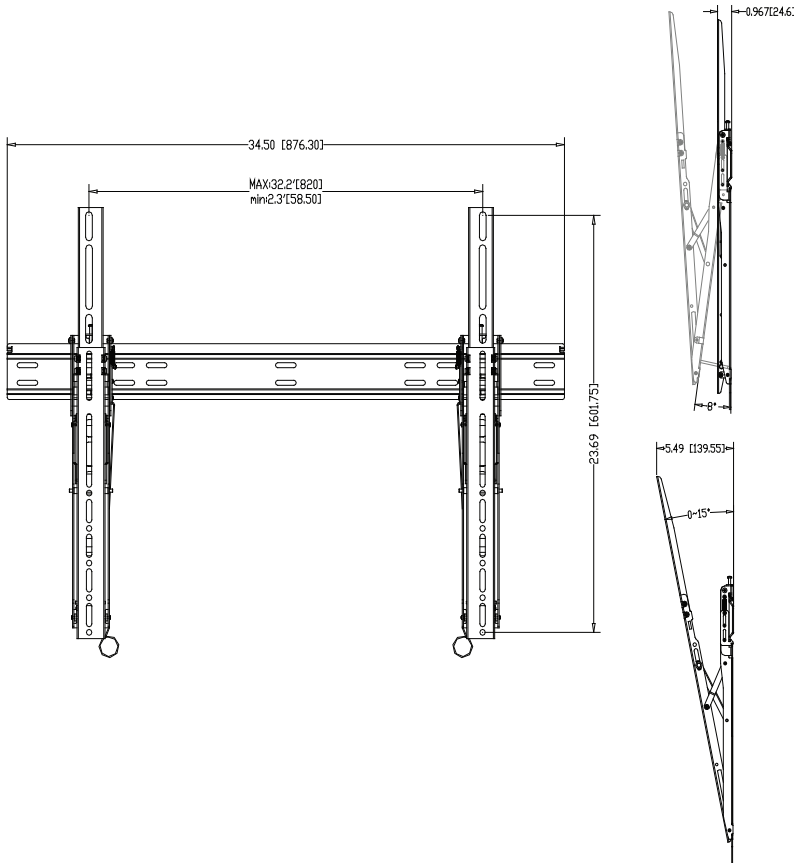

**TU65**

Up to 15° of tilt for perfect placement

Built-in kickstand feature allows easy access for wiring

Model	TV Sizes	Max Mounting Pattern (WxH)	Load Rating
TU65	37"-65"	820x601mm	120lb

■ **Ultra-Flat**

Super slim design holds flat panel displays only 0.97" (25mm) from the wall.

■ **Installation Surfaces**

Comes pre-assembled for quick and easy installation, simply hang the screen and click in place.

■ **Tilt**

Smooth functioning tilt mechanism allows 15° of adjustment without the need to continuously readjust a tension knob or screw.

■ **VESA Compatible Universal Design**

Compatible with all VESA patterns to 800x600mm. Maximum universal mounting pattern 820x601mm.