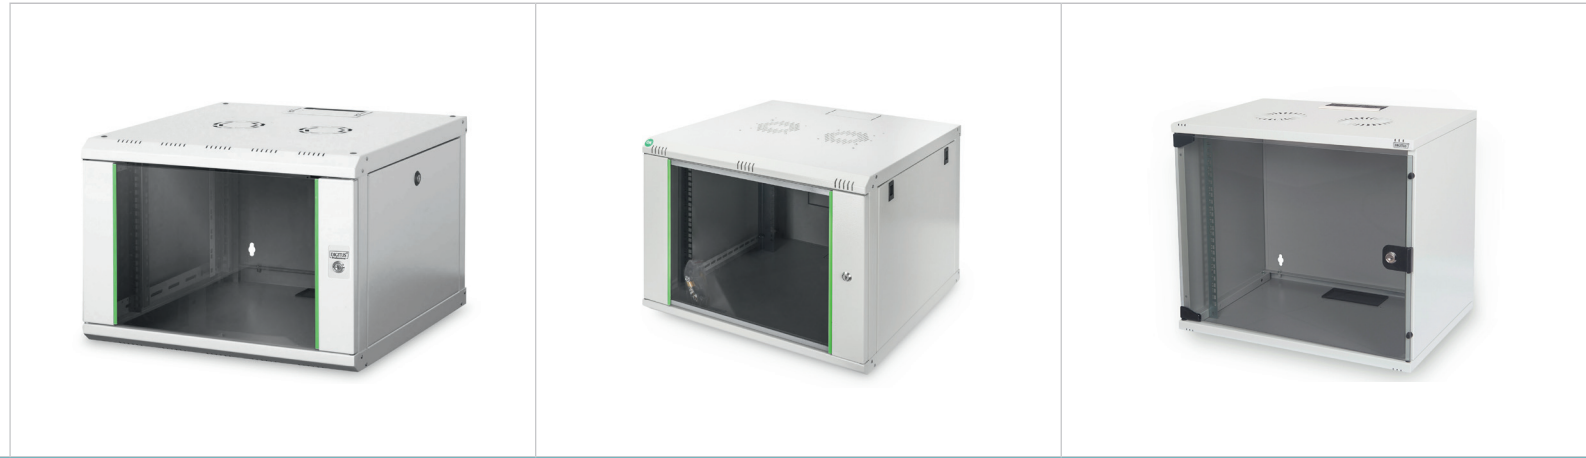

Cabinets - Wall Mounting Network Cabinets

Part number (example)		DN-19 07U-6/6	DN-19 07U-6/6-EC	DN-19 07U-S-1
Series		Unique	Dynamic Basic	SOHO
Standard sizes	Height units (U)	7U, 9U, 12U, 16U, 20U	7U, 9U, 12U, 16U	7U, 9U, 12U
	Width (mm)	600	600	540
	Depth (mm)	450, 600	450, 600	400
Shipping style	Shipping style	Mounted	Mounted	Unmounted (Flatpack)
Front door	Style	Lateral steel struts with safety glass, single opening	Lateral steel struts with safety glass, single opening	Safety glass, single opening
	Locking	Lock	Lock	Lock with plastic handle
	Opening angle	210°	235°	200°
Side panels	Side panels	Detachable, lockable	Detachable with snap-in latches	Fixed
Fan area in roof	Fan area in roof	Punched-out holes	Punched-out holes	Punched-out holes
Cable entries	Cable entry in top	Cut-out with sliding cover (145 x 50 mm)	Pre-punched (145 x 70 mm)	Cut-out with brush (145 x 70 mm)
	Cable entry in base	Cut-out with plastic cover (145 x 70 mm)	Pre-punched (145 x 70 mm)	Cut-out with plastic cover (145 x 70 mm)
	Cable entry on rear side	Cut-out with plastic cover (145 x 70 mm)	Pre-punched (350 x 100/240/380/380 mm)	⊗
482.6 mm (19") rails	Style	Cranked shape, with U numbers, adjustable	L-shape with U numbers, adjustable	L-shape, adjustable
	Quantity	2 (450 mm depth cabinets); 4 (600 mm depth cabinets)	2 (450 mm depth cabinets); 4 (600 mm depth cabinets)	2
	Load capacity	100 kg	60 kg	60 kg