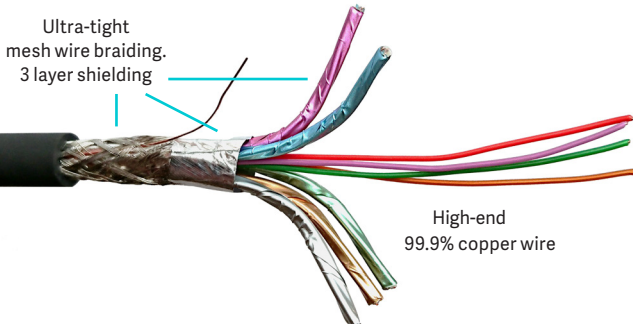

**4K**  
**HDR**

**HDMI®**  
**HIGH SPEED**  
with **ETHERNET**

**99.9%**  
**PURE COPPER**

# HDMI Cable

**Item number: PROHDMIHD1.5W**

**High Speed with Ethernet (2.0) HDMI supports:**

- All HDMI resolutions up to 4K (4096x2160p @60Hz), including 3D video
- Sample rate up to 4:4:4
- High Dynamic Range (HDR)
- Transfer speed 18 Gbit/s
- HDCP 2.2
- Supports Deep Color, up to 16-bits per channel, including x.v.Color standard
- Supports the 21:9 cinema aspect ratio
- Supports SA-CD, DVD-Audio, DTS-HD Master Audio, Dolby TrueHD, and other high-definition audio standards
- Audio Return Channel
- Auto Lip Sync
- Supports up to 32 audio channels and a 1536 kHz audio sampling rate
- Dynamic sound synchronization
- Supports extended CEC (Consumer Electronics Control) commands and functions, the HDMI Ethernet Channel, and the Audio Return Channel features
- Fully assembled with 19 pins connected
- High quality HDMI A connector, 15um gold min. in contact area for high reliability and professional use
- 99,9% pure copper wires for lossless picture transmission
- Triple shielded cable and extra shielding in the connector
- High flexibility ensuring small bending radius

Solid copper shield and 15um thick 24Kt gold bladed contact pins

With Vivolink 12 Years Warranty you can rest assured we stand behind our products and our customers.

**QUALITY**  
**AT A FAIR PRICE**

Vivolink's rugged design and rigid quality control standards deliver high quality products at fair prices.