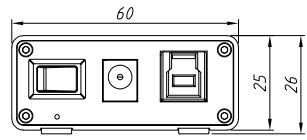

8 7 6 5 4 3 2 1

F
E
D
C
B
A

THIRD ANGLE PROJECTION

StarTech.com

GENERAL NOTES

DIMENSIONS ARE IN MM - DO NOT SCALE
THIS DOCUMENT CONTAINS CONFIDENTIAL,
PROPRIETARY INFORMATION THAT IS
PROPERTY OF STARTECH.COM

PRODUCT ID	HB30C5A2CST		
DESCRIPTION	7-Port USB-C Hub - Metal - USB-C to 5x USB-A and 2x USB-C - USB 3.0		
REV: A	DO NOT SCALE	SHEET : 1 OF: 1	DATE: 04/01/2020

8 7 6 5 4 3 2 1