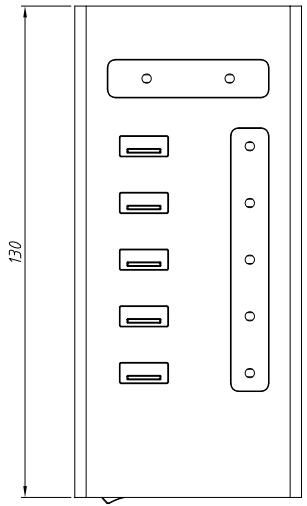

8 7 6 5 4 3 2 1

F
E
D
C
B
A

THIRD ANGLE PROJECTION

StarTech.com

GENERAL NOTES

DIMENSIONS ARE IN MM - DO NOT SCALE
THIS DOCUMENT CONTAINS CONFIDENTIAL,
PROPRIETARY INFORMATION THAT IS
PROPERTY OF STARTECH.COM

PRODUCT ID	HB30C5A2CST		
DESCRIPTION	7-Port USB-C Hub - Metal - USB-C to 5x USB-A and 2x USB-C - USB 3.0		
REV: A	DO NOT SCALE	SHEET : 1 OF: 1	DATE: 04/01/2020

8 7 6 5 4 3 2 1