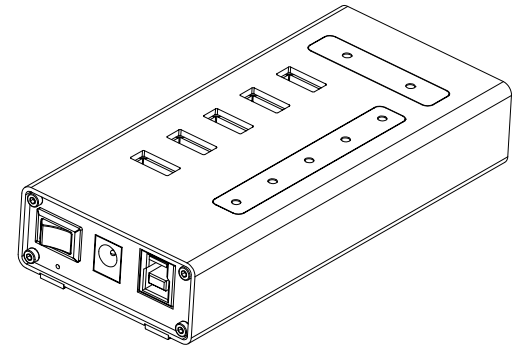

8 7 6 5 4 3 2 1

F
E
D
C
B
A

THIRD ANGLE PROJECTION

StarTech.com

GENERAL NOTES

DIMENSIONS ARE IN MM - DO NOT SCALE
THIS DOCUMENT CONTAINS CONFIDENTIAL,
PROPRIETARY INFORMATION THAT IS
PROPERTY OF STARTECH.COM

PRODUCT ID	HB30C5A2CST		
DESCRIPTION	7-Port USB-C Hub - Metal - USB-C to 5x USB-A and 2x USB-C - USB 3.0		
REV: A	DO NOT SCALE	SHEET : 1 OF: 1	DATE: 04/01/2020

8 7 6 5 4 3 2 1