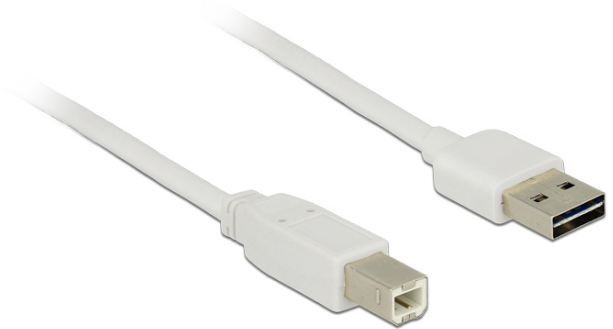

Item No. 83687

Delock Cable EASY-USB 2.0 Type-A male > USB 2.0 Type-B male 2 m white

Description

This cable by Delock with EASY-USB male can be plugged into the USB-A female port in both directions. Thus the male port can be used both-sided and make the plug in easily.

Specification

- Connectors:
1 x USB 2.0 Type-A reversible male >
1 x USB 2.0 Type-B male
- USB-A male port usable in both directions
- Cable gauge:
28 AWG data line
24 AWG power line
- Cable diameter: ca. 4.5 mm
- Gold-plated connectors
- Colour: white
- Length incl. connectors: ca. 2 m

Images

General	
Specification:	USB 2.0
Interface	
connector 1:	1 x USB 2.0 Type-A reversible male
connector 2:	1 x USB 2.0 Type-B mBle
Technical characteristics	
Data transfer rate:	USB 2.0 up to 480 Mb/s
Physical characteristics	
Cable diameter:	4.5 mm
Pin finishing:	gold-plated
Conductor gauge:	28 AWG data line 24 AWG power line
Length:	2 m
Colour:	white