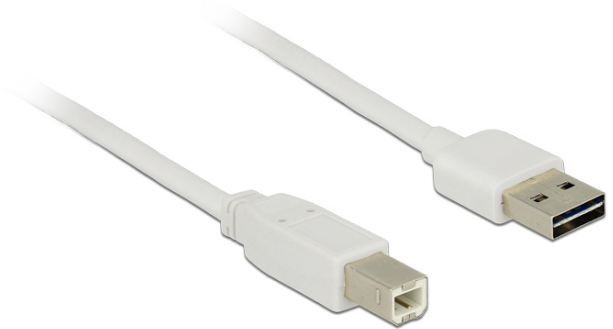

Item No. 83686

Delock Cable EASY-USB 2.0 Type-A male > USB 2.0 Type-B male 1 m white

Description

This cable by Delock with EASY-USB male can be plugged into the USB-A female port in both directions. Thus the male port can be used both-sided and make the plug in easily.

Specification

- Connectors:
 - 1 x USB 2.0 Type-A reversible male >
 - 1 x USB 2.0 Type-B male
- USB-A male port usable in both directions
- Cable gauge:
 - 28 AWG data line
 - 24 AWG power line
- Cable diameter: ca. 4.5 mm
- Gold-plated connectors
- Colour: white
- Length incl. connectors: ca. 1 m

Images

General	
Specification:	USB 2.0
Interface	
connector 1:	1 x USB 2.0 Type-A reversible male
connector 2:	1 x USB 2.0 Type-B mBle
Technical characteristics	
Data transfer rate:	USB 2.0 up to 480 Mb/s
Physical characteristics	
Cable diameter:	4.5 mm
Pin finishing:	gold-plated
Conductor gauge:	28 AWG data line 24 AWG power line
Length:	1 m
Colour:	white