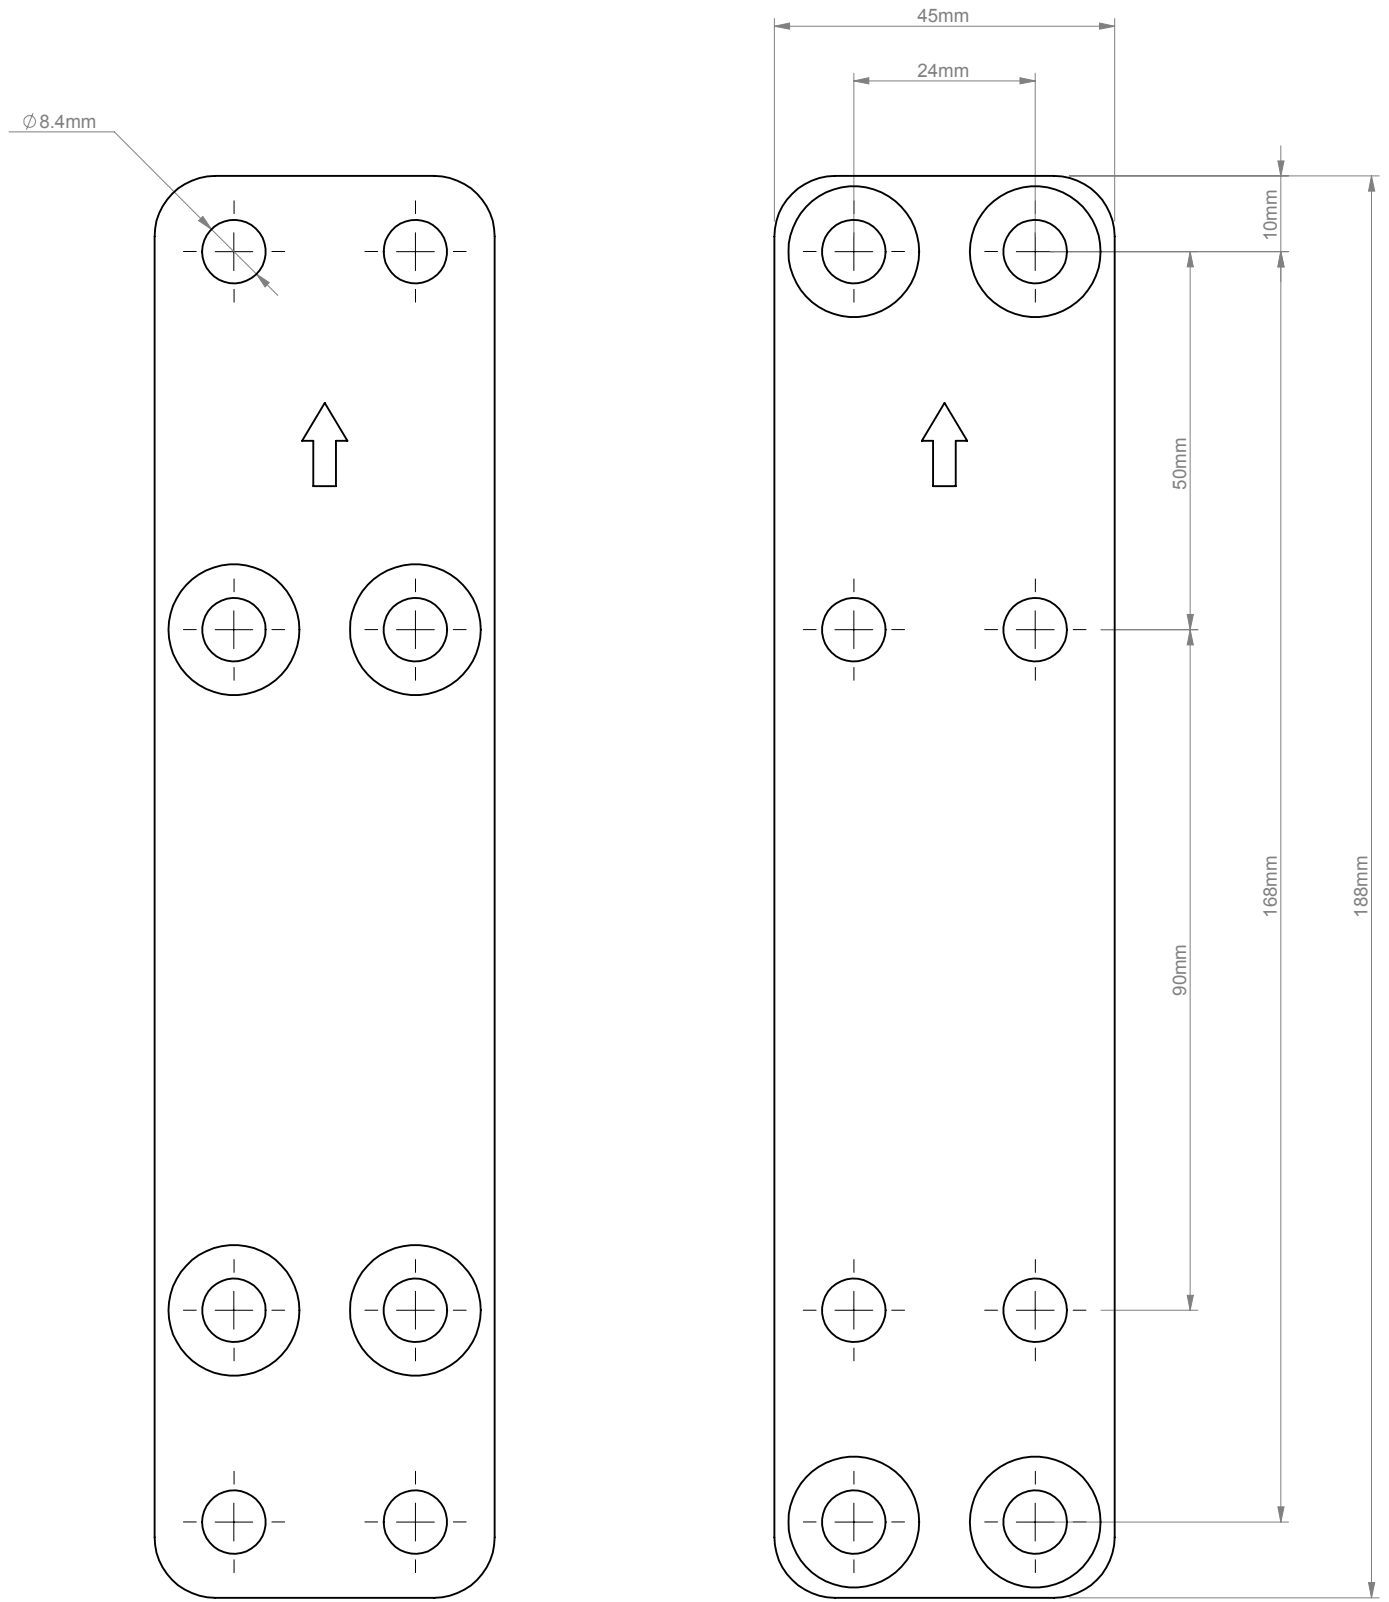

THE INFORMATION CONTAINED IN THIS DRAWING IS THE SOLE PROPERTY OF B-TECH INTERNATIONAL DESIGN AND MANUFACTURING LIMITED, ANY REPRODUCTION IN PART OR WHOLE WITHOUT THE WRITTEN PERMISSION OF B-TECH INTERNATIONAL DESIGN AND MANUFACTURING LIMITED IS PROHIBITED.

|   |                         |   |
|---|-------------------------|---|
| <b>B-Tech International Design and Manufacturing Limited</b>  |                         | <b>B-Tech No:</b> BT8390-WFK1   |
| Part of the B-Tech International Group of Companies   |                         | <b>Version:</b> V1.0  |
|  UNLESS OTHERWISE SPECIFIED<br>DIMENSIONS ARE IN MILLIMETERS | <b>Size:</b> A3         | <b>Title:</b> Wall Mounting Bracket for the BT8390 - 5mm distance from wall |
|   | <b>Scale:</b> 1:1       | <b>Revision:</b> 0.0  |
| <b>Sheet:</b> 1 of 1  | <b>Date:</b> 11/03/2015 | <b>File Name:</b> BTD-BT8390-WFK1-R0.0                                      |