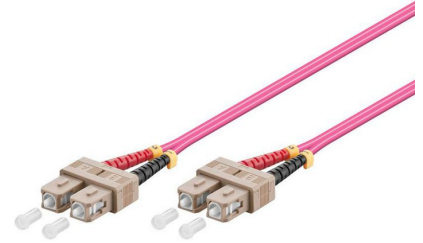

MPN: FIB222010-4

Optical Fibre Cable, SC-SC, Multimode, Duplex OM4 (Erica Violet), 10m

OM4 patch cords are used to connect high speed and legacy networks like 10/40/100 gigabit ethernet, fast ethernet and ethernet. This 50/125 OM4 multimode fiber optic cable is ideal for connecting 40G BIDI SR, 10G SR, QSFP+, SFP+ transceivers etc. for 10G/40G/100G Ethernet connections and is the preferred fiber specification for 40G/100G applications. Multimode patch cords are manufactured using LSZH cable and conform to Telcordia, EIA TIA or IEC standards.

- Designed for Data Centers, Industry and Computer Centers
- LSZH (Low Smoke Zero Halogen) and flame retardant
- RoHS compliant
- Fibre Standard G.652.D

Specifications

Features	Cable length	10 m
	Cladding diameter	125 µm
	Connector 1	SC/UPC
	Connector 1 gender	Male
	Connector 2	SC/UPC
	Connector 2 gender	Male
	Core diameter	50 µm
	Fiber mode structure	Multi-mode
	Fibre optic type	OM4
	Full duplex	Yes
	Halogen-free	Yes
	Insertion loss	0.3 dB
	Jacket material	Low smoke zero halogen (LSZH)
	Product colour	Pink
	RoHS compliance	Yes
Operational conditions	Operating temperature (T-T)	-40 - 85 °C
	Storage temperature (T-T)	-40 - 85 °C
Vendor information	Brand Name	MicroConnect
	Homepage	https://microconnect.me/
	Warranty	25 Year(s)
Weight & dimensions	Cable diameter	2 mm

Other products in this series

Cable length	OM1	OM2	OM3	OM4
0.5	FIB2200005	FIB2220005-2	FIB2220005	FIB2220005-4
1	FIB220001	FIB222001-2	FIB222001	FIB222001-4
2	FIB220002	FIB222002-2	FIB222002	FIB222002-4
2.5				FIB2220025-4
3	FIB220003	FIB222003-2	FIB222003	FIB222003-4
4			FIB222004	
5	FIB220005	FIB222005-2	FIB222005	FIB222005-4
7	FIB220007	FIB222007-2	FIB222007	FIB222007-4
10	FIB220010	FIB222010-2	FIB222010	FIB222010-4
15	FIB220015	FIB222015-2	FIB222015	FIB222015-4
20	FIB220020	FIB222020-2	FIB222020	FIB222020-4
25	FIB220025	FIB222025-2	FIB222025	FIB222025-4