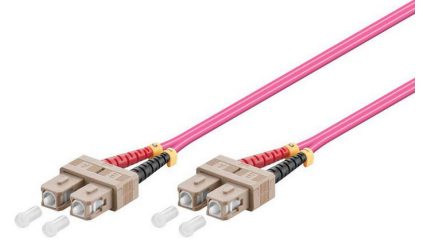

MPN: FIB222002-4

Optical Fibre Cable, SC-SC, Multimode, Duplex OM4 (Erica Violet), 2m

OM4 patch cords are used to connect high speed and legacy networks like 10/40/100 gigabit ethernet, fast ethernet and ethernet. This 50/125 OM4 multimode fiber optic cable is ideal for connecting 40G BIDI SR, 10G SR, QSFP+, SFP+ transceivers etc. for 10G/40G/100G Ethernet connections and is the preferred fiber specification for 40G/100G applications. Multimode patch cords are manufactured using LSZH cable and conform to Telcordia, EIA TIA or IEC standards.

- Designed for Data Centers, Industry and Computer Centers
- LSZH (Low Smoke Zero Halogen) and flame retardant
- RoHS compliant
- Fibre Standard G.652.D

Specifications

Features	Cable length	2 m
	Cladding diameter	125 µm
	Connector 1	SC/UPC
	Connector 1 gender	Male
	Connector 2	SC/UPC
	Connector 2 gender	Male
	Core diameter	50 µm
	Fiber mode structure	Multi-mode
	Fibre optic type	OM4
	Full duplex	Yes
	Halogen-free	Yes
	Insertion loss	0.3 dB
	Jacket material	Low smoke zero halogen (LSZH)
	Product colour	Violet
	RoHS compliance	Yes
Operational conditions	Operating temperature (T-T)	-40 - 85 °C
	Storage temperature (T-T)	-40 - 85 °C
Vendor information	Brand Name	MicroConnect
	Homepage	https://microconnect.me/
	Warranty	25 Year(s)
Weight & dimensions	Cable diameter	2 mm

Other products in this series

Cable length	OM1	OM2	OM3	OM4
0.5	FIB2200005	FIB2220005-2	FIB2220005	FIB2220005-4
1	FIB220001	FIB222001-2	FIB222001	FIB222001-4
2	FIB220002	FIB222002-2	FIB222002	FIB222002-4
2.5				FIB2220025-4
3	FIB220003	FIB222003-2	FIB222003	FIB222003-4
4			FIB222004	
5	FIB220005	FIB222005-2	FIB222005	FIB222005-4
7	FIB220007	FIB222007-2	FIB222007	FIB222007-4
10	FIB220010	FIB222010-2	FIB222010	FIB222010-4
15	FIB220015	FIB222015-2	FIB222015	FIB222015-4
20	FIB220020	FIB222020-2	FIB222020	FIB222020-4
25	FIB220025	FIB222025-2	FIB222025	FIB222025-4