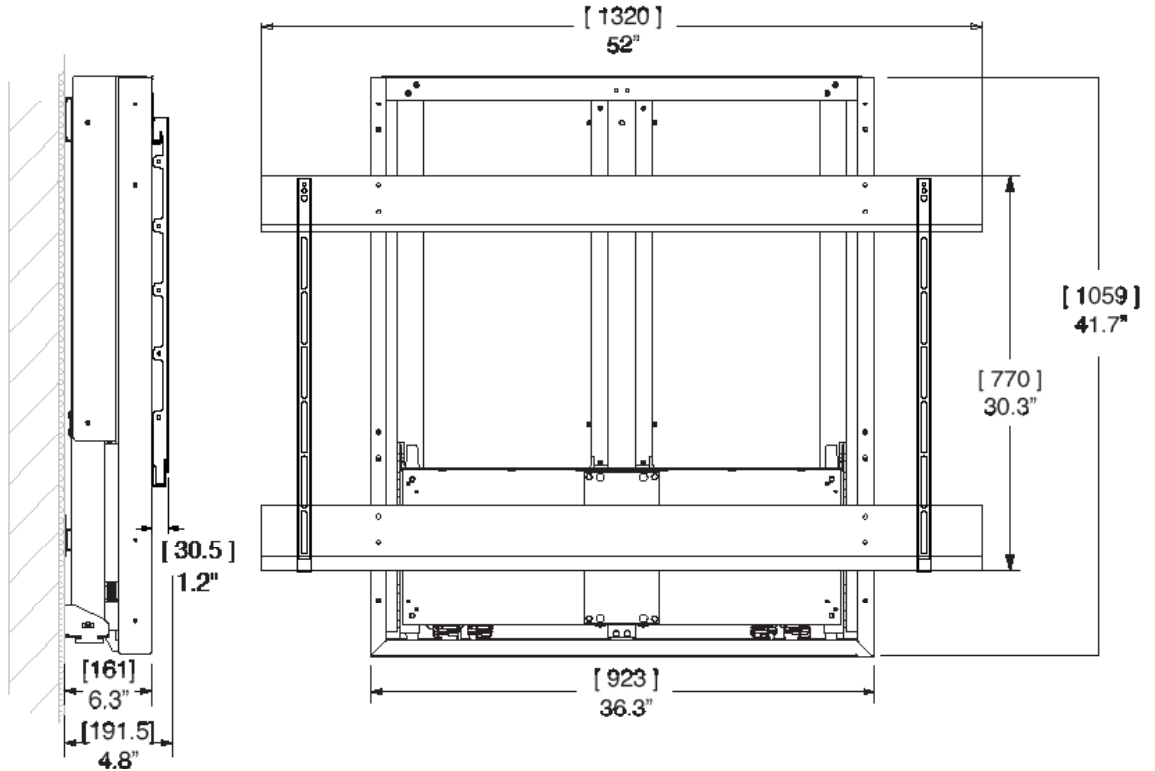

- Adjustable counter-spring provides smooth, effortless and intuitive high-low transition
- Vertical range is 25.6 inches
- Compact design: hidden behind the screen
- Extremely reliable; tested to 60,000 cycles or 10 years of usage
- Fast and easy mounting
- No maintenance needed
- **Load Capacity Range:** 196 to 361lbs (89-164 kg)

EXTRA LARGE MANUAL ASSIST WALL MOUNT

EZ1/ML360

PRODUCT DIMEN

WALL MOUNTING HOLE DIMENSIONS

Fasteners not included, select based on type of wall. Be sure wall structure is sufficient to handle load. Accommodates 3/8 inch (10 mm) fasteners.

EXTRA LARGE MANUAL ASSIST WALL MOUNT

EZ1/ML360

PRODUCT SPECIFICATIONS	Metric (mm)	US/Imperial Inches	SHIPPING DIMENSIONS			
			BOX 1		BOX 2	
Width	923	36.3	1005 mm	39.6 inch	152 mm	6 inch
Height	1058	41.7	1155 mm	45.5 inch	132 mm	52 inch
Screen Range of Travel	650	25.6				
Depth	161	6.3	240 mm	9.4 inch	76 mm	3 inch
Weight	58.2 kg	128.3 lbs	75 kg	165 lbs	37.4 kg	17 lbs
Load Capacity Range	89-164 kg	196-361 lbs				
UPC Number	634878215510					

VESA COMPLIANT MOUNT PATTERN

Horizontal: 400-1200mm
 Vertical: 400-600mm

WALL FASTENING

Fasteners not included, select based on type of wall. Be sure wall structure is sufficient to handle load. Accommodates 3/8 inch (10 mm) fasteners.