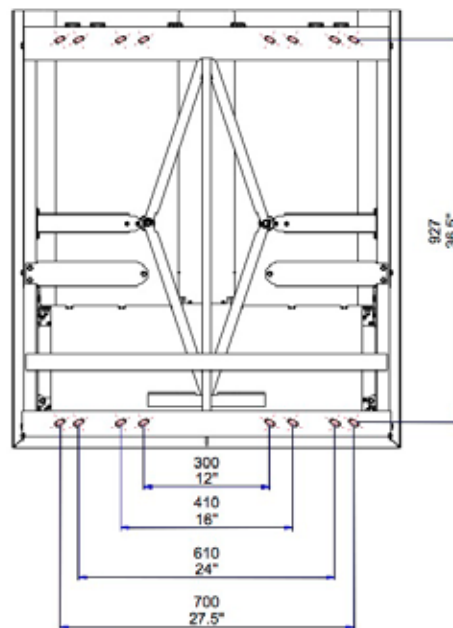

- Adjustable counter-spring provides smooth, effortless and intuitive high-low transition
- Vertical range is 25.6 inches
- Compact design: hidden behind the screen
- Extremely reliable; tested to 60,000 cycles or 10 years of usage
- Fast and easy mounting
- No maintenance needed
- **Load Capacity Range:** 196 to 361lbs (89-164 kg)

EXTRA LARGE MANUAL ASSIST WALL MOUNT

EZ1/ML360

PRODUCT DIMEN

WALL MOUNTING HOLE DIMENSIONS

Fasteners not included, select based on type of wall. Be sure wall structure is sufficient to handle load. Accommodates 3/8 inch (10 mm) fasteners.

EXTRA LARGE MANUAL ASSIST WALL MOUNT

EZ1/ML360

PRODUCT SPECIFICATIONS	Metric (mm)	US/Imperial Inches	SHIPPING DIMENSIONS			
			BOX 1		BOX 2	
Width	923	36.3	1005 mm	39.6 inch	152 mm	6 inch
Height	1058	41.7	1155 mm	45.5 inch	132 mm	52 inch
Screen Range of Travel	650	25.6				
Depth	161	6.3	240 mm	9.4 inch	76 mm	3 inch
Weight	58.2 kg	128.3 lbs	75 kg	165 lbs	37.4 kg	17 lbs
Load Capacity Range	89-164 kg	196-361 lbs				
UPC Number	634878215510					

VESA COMPLIANT MOUNT PATTERN

Horizontal: 400-1200mm
 Vertical: 400-600mm

WALL FASTENING

Fasteners not included, select based on type of wall. Be sure wall structure is sufficient to handle load. Accommodates 3/8 inch (10 mm) fasteners.