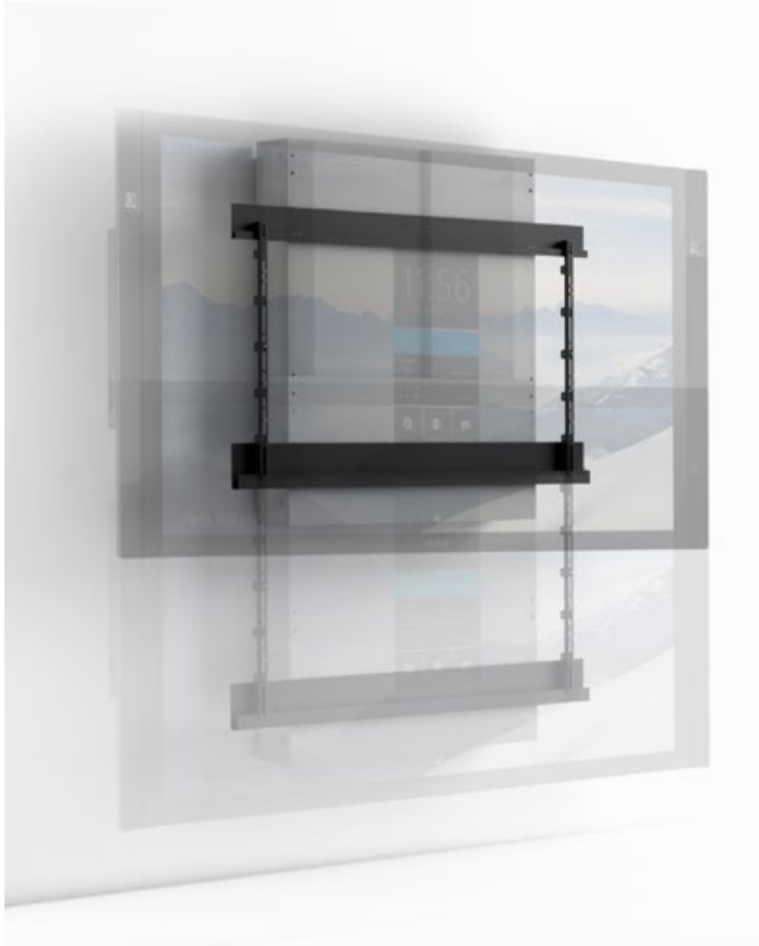

EXTRA LARGE MANUAL ASSIST WALL MOUNT

EZ1/ML360

Take control of creative, presentation and collaboration work spaces. Salamander's simple and highly functional EZ-Touch wall mount offer superior ergonomics complementing any touch screen display with improved productivity, unrivaled flexibility and lifetime value.

Designed for 84" Microsoft SurfaceHub and other VESA compliant Interactive displays. EZ-Touch mounts behind your interactive display and delivers smooth, effortless and intuitive high-low transitions reliably.

- Adjustable counter-spring provides smooth, effortless and intuitive high-low transition
- Vertical range is 25.6 inches
- Compact design: hidden behind the screen
- Extremely reliable; tested to 60,000 cycles or 10 years of usage
- Fast and easy mounting
- No maintenance needed
- **Load Capacity Range:** 196 to 361lbs (89-164 kg)

EXTRA LARGE MANUAL ASSIST WALL MOUNT

EZ1/ML360

PRODUCT DIMEN

WALL MOUNTING HOLE DIMENSIONS

Fasteners not included, select based on type of wall. Be sure wall structure is sufficient to handle load. Accommodates 3/8 inch (10 mm) fasteners.