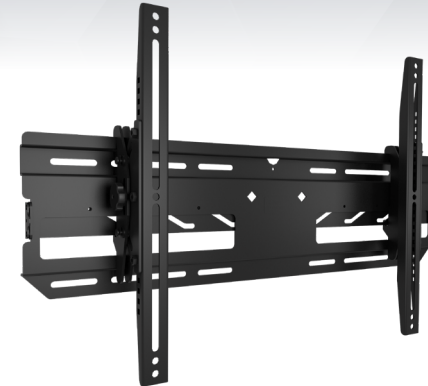

C2G | Chief | Da-Lite | Luxul | Middle Atlantic | Vaddio | Wiremold

legrand® | AV

Level-Up Solutions

If you order an **Outdoor Wall Mount...** Complete your solution with these!

**Chief Tilting or
Articulating Outdoor
Wall Mount**
[ODMLT](#)
[ODMLA25](#)

C2G®

**Cat6 Snagless UTP Unshielded
Ethernet Network Patch Cable**

[See Product Series](#)

C2G®

**Performance Series Ultra
Flexible High Speed HDMI® Cable**

[See Product Series](#)

C2G®

**HDMI® HDBaseT Extender over Cat
Box Transmitter to Box Receiver**

[C2G30010](#)

LUXUL®

**Dual-Band
Outdoor Access Point**

[XAP-1440](#)

WIREMOLD®

**Charging Station with
Accent Light**

[See Product Series](#)