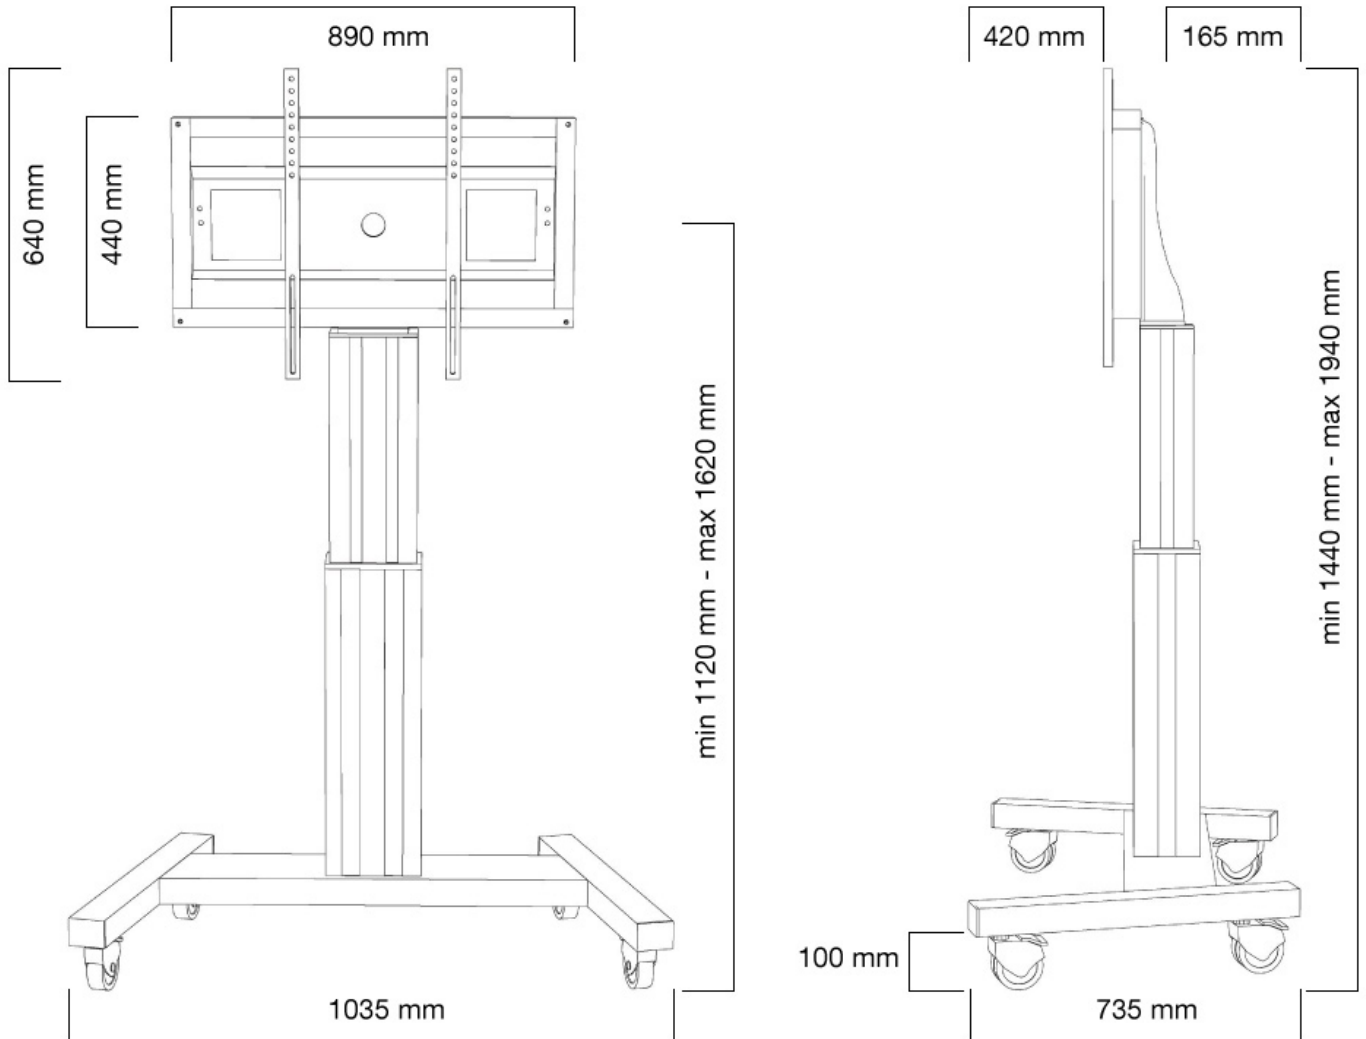

PLASMA-M2500SILVER NEOMOUNTS MOTORISED FLOOR STAND

Neomounts