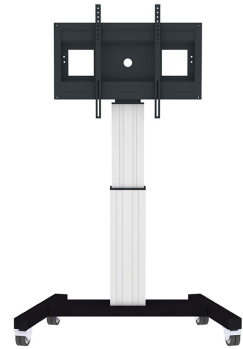

PLASMA-M2500SILVER NEOMOUNTS MOTORISED FLOOR STAND

SPECIFICATIONS

GENERAL

Min. screen size*	42 inch
Max. screen size*	100 inch
Min. weight	0 kg (per screen)
Max. weight	150 kg (per screen)
Screens	1
VESA minimum	200x200 mm
VESA maximum	800x600 mm

FUNCTIONALITY

Height adjustment	111-161 cm
Lockable	Lockable - Padlock not included
Width	104 cm
Depth	74 cm
Adjustment type	Motorised

INFORMATION

Color	Silver
Main material	Steel
Warranty	5 year
EAN code	8717371445928

Neomounts

Neomounts

Neomounts Mobile Motorised TV/LFD Trolley for 42"-100" screen, Height Adjustable - Silver

With the Neomounts PLASMA-M2500SILVER automatic height adjustable floor stand you place a large format flat screen on the floor. Get optimal positioning for both standing and seated audiences, in any application, in any part of your location. Perfect to use in a class room, boardroom, presentation room or public entrance.

Easily roll this cart over doorways and thresholds with to the high quality wheels. The mobile electric floor lift is automatically height adjustable over a height of 50 cm with a remote control. From the floor to the center the distance of the screen is variable from 111 cm to 161 cm. The trolley features four solid castor wheels, of which the two front wheels are equipped with a brake.