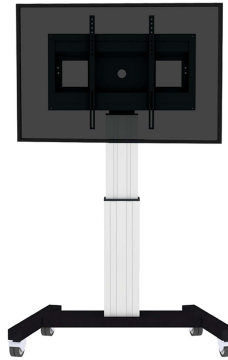

PLASMA-M2500SILVER NEOMOUNTS MOTORISED FLOOR STAND

SPECIFICATIONS

GENERAL

Min. screen size*	42 inch
Max. screen size*	100 inch
Min. weight	0 kg (per screen)
Max. weight	150 kg (per screen)
Screens	1
VESA minimum	200x200 mm
VESA maximum	800x600 mm

Neomounts

Neomounts

Neomounts Mobile Motorised TV/LFD Trolley for 42"-100" screen, Height Adjustable - Silver

With the Neomounts PLASMA-M2500SILVER automatic height adjustable floor stand you place a large format flat screen on the floor. Get optimal positioning for both standing and seated audiences, in any application, in any part of your location. Perfect to use in a class room, boardroom, presentation room or public entrance.

The PLASMA-M2500SILVER is suited for screens between 42" - 100" and has a load capacity of 150 kg. The trolley is suitable for screens with a VESA hole pattern of 200x200, 200x400, 400x400, 400x600 to 600x800 mm. Behind the screen is a 6 cm deep space available to mount a media player or mini-computer. Cables can be guided at the back of the mount.

Easily roll this cart over doorways and thresholds with to the high quality wheels. The mobile electric floor lift is automatically height adjustable over a height of 50 cm with a remote control. From the floor to the center the distance of the screen is variable from 111 cm to 161 cm. The trolley features four solid castor wheels, of which the two front wheels are equipped with a brake.