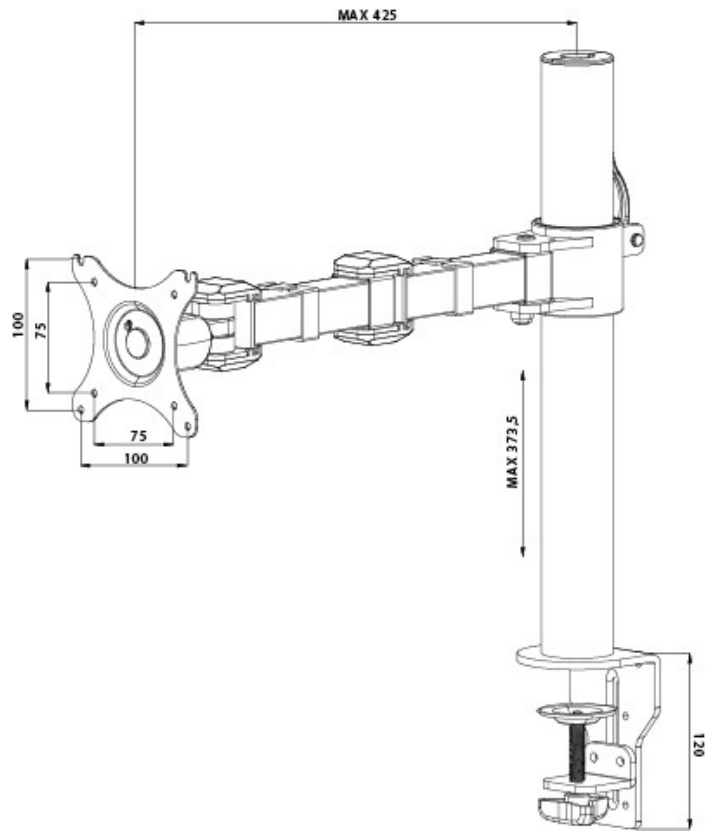

Simple and functional single desktop arm

The iiyama DS1001C-B1 is a desk mount (clamp) for flat screens up to 30". Using the arm guarantees you gain additional space on your desk and the cable management system helps to keep the workplace tidy. Broad adjustment capabilities, including tilt, swivel, height and rotation, the arm offers, allow you to easily adjust the position of the screen to your preferences assuring comfortable and healthy body posture.

1.

TYPE	desk mount for desktop monitor
NUMBER OF SCREENS	1
DESK MOUNT	desk clamp
SCREEN SIZE	10" - 30"
HEIGHT ADJUSTMENT	200 - 400 mm
SCREEN ROTATION	PIVOT 90°
TILT	-85° - 15°
SWIVEL	180°
MAX WEIGHT	10 kg
VESA MINIMUM	75 x 75 mm
VESA MAXIMUM	100 x 100 mm
COLOUR	Black