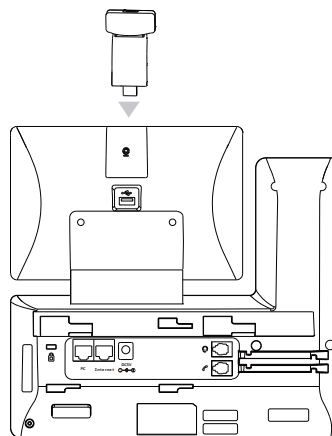

Package Features

- > Qty/CTN: 20 PCS
- > N.W/CTN: 1.70 kg
- > G.W/CTN: 2.20 kg
- > Carton Meas: 250mm*218mm*292mm
- > Giftbox Size: 119mm*113mm*26mm