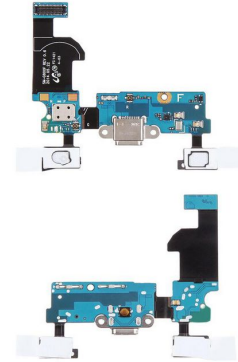

# Samsung Galaxy S5 Mini SM-G800F

## Dock Charging Flex

Embrace the right to repair movement and extend the life of your smartphone.

CoreParts offers a wide range of internal parts for your smartphone, for all major smartphone brands that matches the performance of the originals.

## Specifications

<b>Features</b>	<b>Brand compatibility</b>	Samsung
	<b>Compatibility</b>	Galaxy S5 Mini
	<b>Product colour</b>	Multicolour
	<b>Product type</b>	Cable
<b>Packaging data</b>	<b>Quantity per pack</b>	1 pc(s)
<b>Vendor information</b>	<b>Brand Name</b>	CoreParts
	<b>Warranty</b>	1 Year(s)
<b>Weight &amp; dimensions</b>	<b>Package type</b>	Bag