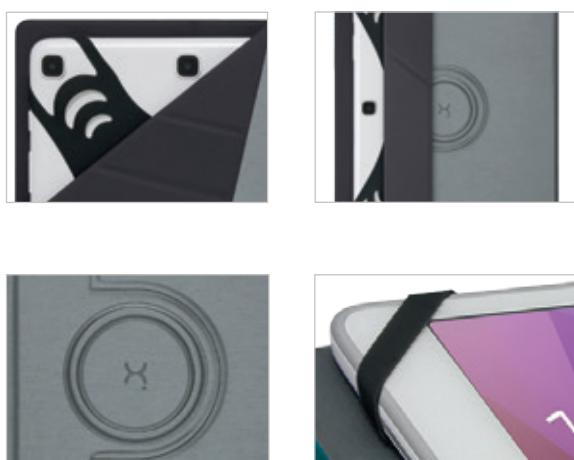

- Universal permanent protection for Tablet 8-9"
- 2 usage positions : keyboard mode and photo & video mode
- Easy access to connectors

- Two flaps designed to give free access to cameras
- Silicone pad mount system
- Designed in FRANCE
- 2 years guarantee