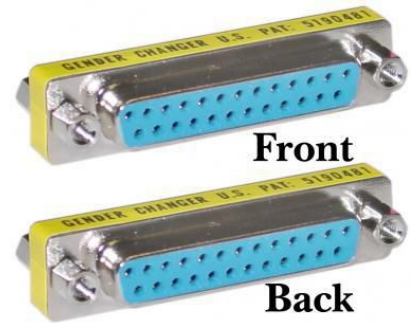

MPN: MOD25F25F

Mini Gender HD25 F/F

Mini adapter for serial and parallel plug/jack. This gender enables you to adapt the plug/jack into another plug/jack. It can also be used to connect two cables.

- Connectors: D-Sub 25-Pin Female to D-Sub 25-pin Female

Specifications

Performance	Product colour	Blue, Stainless steel
Ports & interfaces	Connector 1	DB25
	Connector 1 gender	Female
	Connector 2	DB25
	Connector 2 gender	Female
Vendor information	Brand Name	MicroConnect
	Homepage	https://microconnect.me/
	Warranty	25 Year(s)