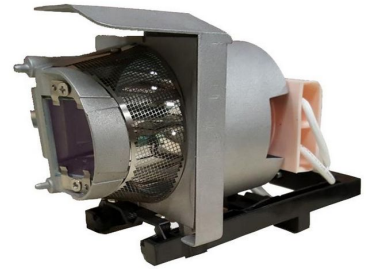

MPN: ML12578

Projector Lamp for Smart Board 2000 hours, 230 Watts fit for SMART Board Projector UF70, UF70W, SB600i6, SLR60Wi2

CoreParts offer a wide range of good Quality Projector Lamps for competitive prices, all manufactured by high quality, certified and trusted suppliers.

- High Quality
- Tested and certified
- Matching Performance
- Reliable with 12 months Warranty

Specifications

Features	Brand compatibility	Smartboard
	Bulb power	230 W
	Compatibility	UF70, UF70W, SB600i6, SLR60Wi2
	Service life of lamp	2000 h
Technical details	Quantity per pack	1 pc(s)
Vendor information	Brand Name	CoreParts
	Warranty	1 Year(s)
Weight & dimensions	Package type	Box