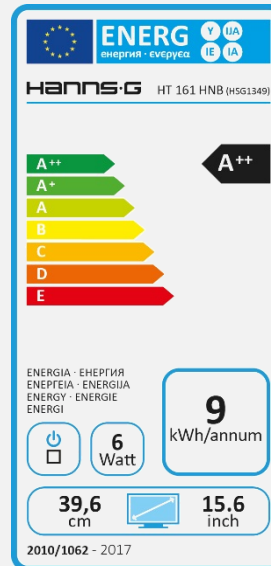

### TOUCH DISPLAY FEATURES

10 Point  
Touch

USB  
Link

1366 x 768

16:9  
Aspect Ratio

VESA  
Wall-Mountable

7H  
Surface

Adj  
Stand

Display Size	39,62cm / 15.6" Diagonal
Panel Type	TFT – LED Backlight
Aspect Ratio	16:9
Resolution (H x V)	1366 x 768
Brightness	220 cd/m <sup>2</sup> (Panel) – 194 cd/m <sup>2</sup> (Monitor)
Contrast (Typ.)	500:1 (Typical)
Contrast (Active)	40.000.000:1 (Active)
Viewing Angle L/R; U/D	110° H / 85° V (CR >5) – 90° H / 65° V (CR >10)
Response Time	12 msec (Typ)
Pixel Pitch	0,252 (H) x 0,252 (V) mm
Touch Type	Projected Capacitive Type – 10 Point Touch
Display Colors	262K Colors
Horizontal Frequency	30 ~ 61 kHz
Vertical Frequency	56 ~ 75 Hz
Max Display Frequency	1366 x 768 @ 60Hz
Input 1	D-Sub (VGA)
Input 2	HDMI
Input 3	USB (for Touch function)
Built-in Speakers	Yes 1W x 2; Earphone (Audio Out)
Power Consumption	On: 10W; Stand-by: ≤0,5W; Off: ≤0,5W
AC Power Range	External Power Supply Input: AC 100 ~ 240 Volt; 50 ~ 60 Hz Output: 12V – 3A
Product Dimensions	379,2 x 36,8 x 248,6 mm (W x D x H)
Packing Dimensions	453 x 86 x 390 (W x D x H)
Net / Gross Weight	1,32 Kgs / 2,36 Kgs
Bezel & Color Plan	Bezel Arm/ Base: Texture; Rear Cover - Texture

VESA Mounting	75 x 75 mm
Monitor Stand	Smart Adjustable Stand ("book" type)
Tilt / Kensington Lock	15° ~ 50° / Yes
Display Protection	Thickness 0,83 mm
Hardness / Transmittance	≥7H Toughened hard panel surface / ≥90%
Controls	Menü, Bri (+), Vol (-), Input/Enter, Power
Color	Warm, Natural, Cool, User Mode
Preset Mode	PC, Movie, Game Modes
On Screen Display	15 OSD Languages
Accessory	Power Supply; HDMI Cable (1,5m); USB Cable; Warranty Card; Quick Start Guide

Supplier's Name	HANNSpree
Model Name	HT161HNB
Energy Efficiency Class	A++
Screen Size (Centimetres)	39,62
Screen Size (Inches)	15,60
On mode power Consumption (W)	6
Annual Energy Consumption* (kWh)	9
Standby-mode Power Consumption (W)	0,22
Off-mode Power Consumption (W)	-
Screen Resolution	1366 x 768