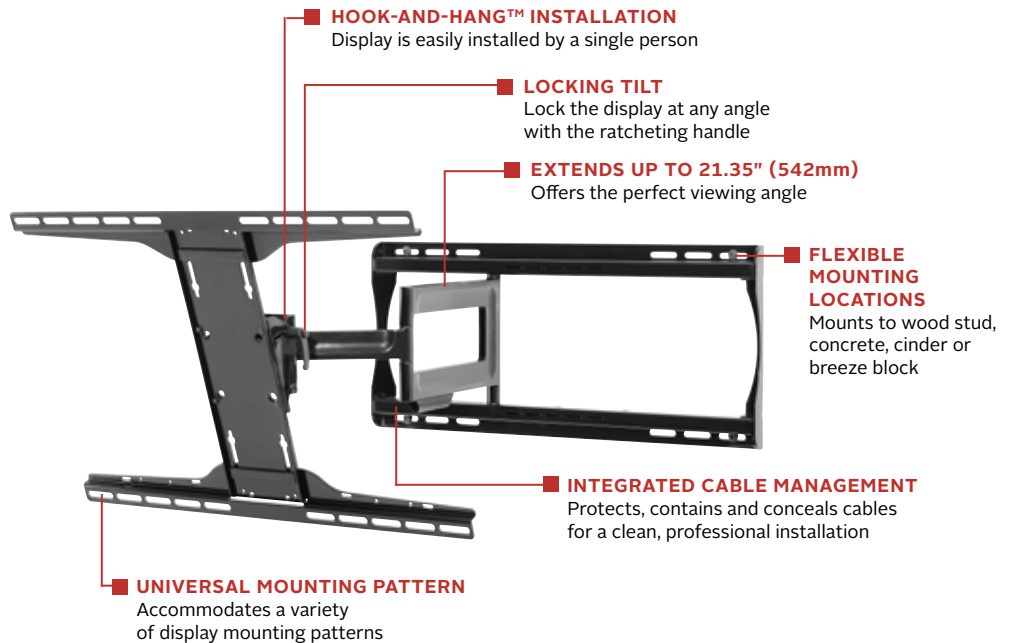

PA750

Display size
39"-75"

Max load
100lb (45kg)

PARAMOUNT™

Articulating Wall Mount

FOR 39" TO 75" DISPLAYS

The Paramount™ series wall mounts provide versatile and multi-functional features. With PA750, extend the display up to 21.35" (542mm) or fully-retract it to just 3.00" (76mm) from the wall for the perfect viewing angle. The Hook-and-Hang™ system offers easy, one-person installation of the display. A ratcheting handle provides locking tilt capability for quick adjustments to the amount of tilt, reducing glare and optimizing the viewing angle. Integrated cable management protects, contains and conceals cables for a clean installation.

Full-motion capabilities allow you to swivel, tilt, extend or retract your display for the perfect viewing angle.

Additional Features

- ✓ Extends 21.35" (542mm) from the wall
- ✓ Retracts to 3.00" (76mm) to save space
- ✓ +15/-5° of tilt for optimal viewing angles
- ✓ Up to ±90° of pivot allows for perfect display positioning
- ✓ ±5° of roll for post installation display leveling
- ✓ Universal mount fits displays with mounting patterns 200 x 100 to 600 x 400mm
- ✓ The I-Shaped Adaptor plate's innovative design helps avoid blocking connections on back of display
- ✓ Includes all necessary wall and display attachment hardware
- ✓ Design is UL listed and tested to four times stated load capacity

Swivel, tilt, extend or retract the display for the perfect viewing angle

Integrated cable management keeps cords and cables out of the way

Comes in color packaging with included installation hardware and easy to follow instructions.

Package Specifications

	PACKAGE SIZE (W x H x D)	PACKAGE SHIP WEIGHT	PACKAGE UPC CODE	PACKAGE CONTENTS	UNITS IN PACKAGE
PA750	27.50" x 4.31" x 13.88" (699 x 109 x 353mm)	19.00lb (8.62kg)	735029308393	Wall mount, wall and display installation hardware, installation instructions	1