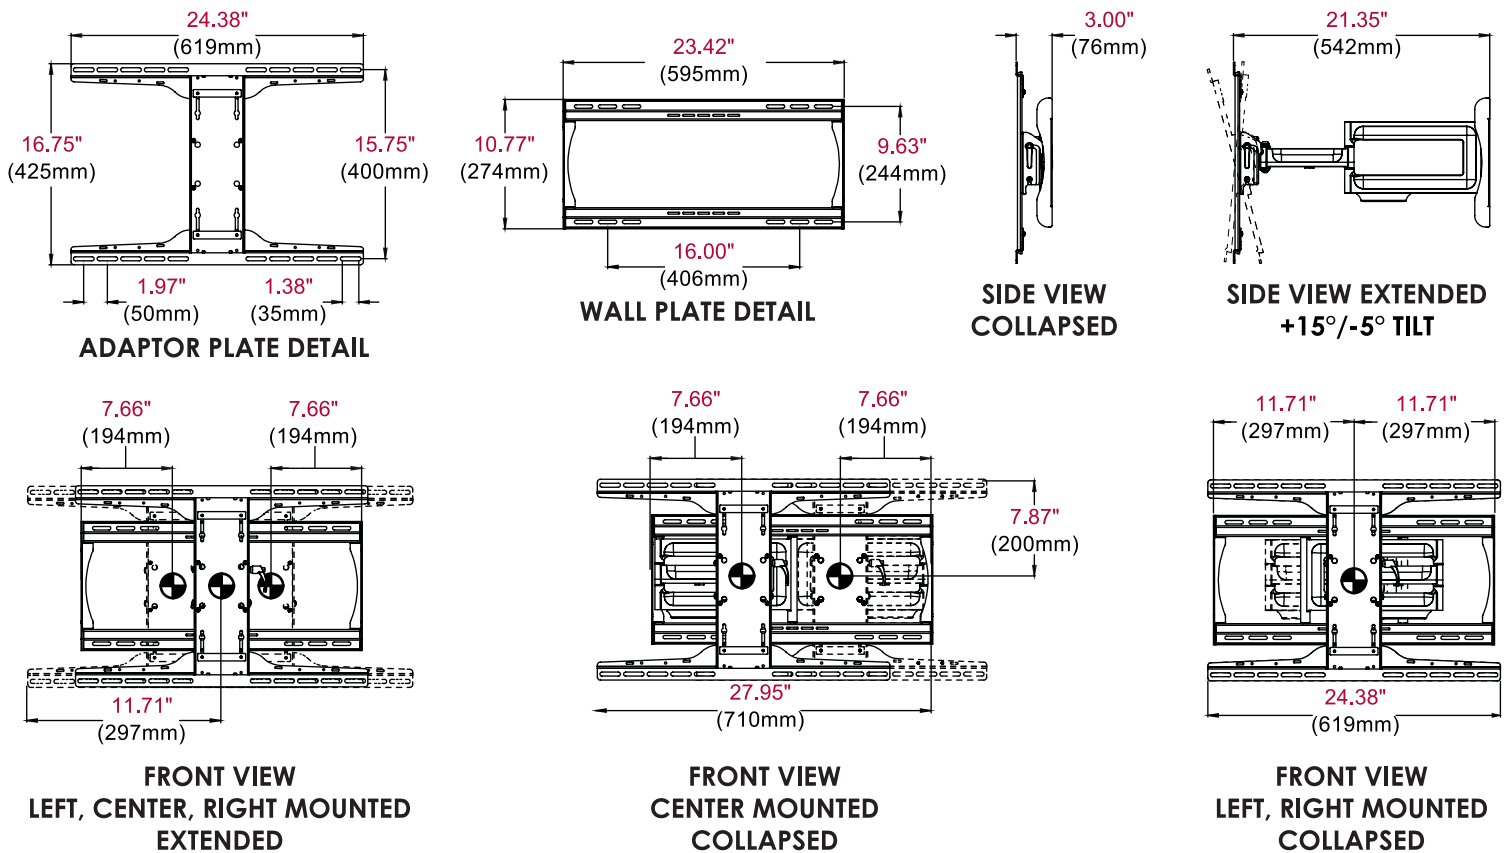

PA750	Paramount™ Articulating Wall Mount for 39" to 75" Displays

Product Specifications

	DIMENSIONS (W x H x D)	PRODUCT WEIGHT	LOAD CAPACITY	FINISH	AVAILABLE COLORS
PA750	24.38" x 16.75" x 3.00"-21.35" (619 x 425 x 76-542mm)	16.75lb (7.60kg)	100lb (45kg)	Scratch resistant fused epoxy	Gloss black

Package Specifications

	PACKAGE SIZE (W x H x D)	PACKAGE SHIP WEIGHT	PACKAGE UPC CODE	PACKAGE CONTENTS	UNITS IN PACKAGE
PA750	27.50" x 4.31" x 13.88" (699 x 109 x 353mm)	19.00lb (8.62kg)	735029308393	Wall mount, wall and display installation hardware, installation instructions	1

All dimensions = inch (mm)

Architect Specifications

The Paramount™ Articulating Wall Mount shall be a Peerless-AV model PA750 and shall be located where indicated on the plans. Assembly and installation shall be done according to instructions provided by the manufacturer.

Visit peerless-av.com to see the complete line of AV solutions from Peerless-AV, including outdoor displays, wireless, kiosks, digital audio, display mounts, projector mounts, carts/stands, and a full assortment of accessories.

Peerless-AV
2300 White Oak Circle
Aurora, IL 60502 USA
(800) 865-2112
(630) 375-5100
Fax: (800) 359-6500

Peerless-AV Europe
Unit 3 Watford Interchange
Colonial Way, Watford
Herts, WD24 4WP
United Kingdom
+44 (0) 1923 200100
Fax: +44 (0) 1923 200101

Peerless-AV de México
Ave de las Industrias 413
Parque Industrial Escobedo
Escobedo, N.L.,
Mexico 66050
+52 (81) 8384-8300
Fax: +52 (81) 8384-8360