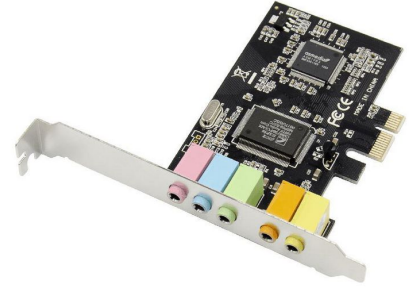

MPN: MC-CMI6CH-PCIE

5.1 Channels PCIe sound card

Upgrade your audio experience with the MicroConnect MC-CMI6CH-PCIE 5.1 Channels PCIe sound card. This high-quality sound card delivers immersive, multi-channel audio, perfect for gaming, movies, and music. Designed for easy installation in any PCIe-compatible desktop, the MC-CMI6CH-PCIE provides superior sound clarity and fidelity compared to standard onboard audio. Benefit from enhanced audio depth and realism, bringing your entertainment to life. MicroConnect brings 20+ years of expertise to this pioneering connectivity solution, ensuring premium quality and reliable performance at a fair price. Experience the MicroConnect difference and elevate your PC audio today.

- Not compatible with windows 11

Specifications

Audio	Audio output channels	5.1 channels
	Internal	Yes
Features	Chipset	CMI-8738
Ports & interfaces	Host interface	PCI-E
Vendor information	Brand Name	MicroConnect
	Homepage	https://microconnect.me/
	Warranty	3 Year(s)