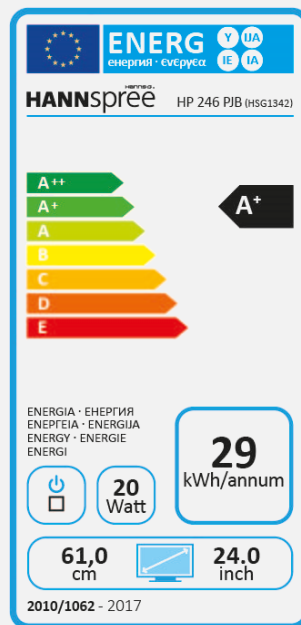

### ERGONOMIC FEATURES

Height  
Adjust.  
Stand

Pivot

Tilt

Swivel

Display Size	60,96cm / 24" Diagonal
Panel Type	TFT – LED Backlight ADS-IPS-Type Panel (*)
Aspect Ratio	16:10
Resolution (H x V)	1920 x 1200 Full HD
Brightness	300cd/m <sup>2</sup>
Contrast (Typ.)	1.000:1 (Typical)
Contrast (Active)	80.000.000:1 (Active)
Viewing Angle L/R; U/D	178° H – 178° V (CR >10)
Response Time	5 msec (OD)
Pixel Pitch	0,27 (H) x 0,27 (V) mm
Panel Surface	Anti-Glare, 3H Hardness Coating
Display Colors	16,7M Colors, Color Gamut: NTSC 72%, sRGB 100%
Horizontal Frequency	30 ~ 83 kHz
Vertical Frequency	56 ~ 75 Hz
Max Display Frequency	1920 x 1200 @ 60Hz
Input 1	D-Sub (VGA)
Input 2	DVI-D with HDCP
Input 3 & 4	Display Port; HDMI
Buil-in Speakers	Yes, 1,5W x 2; Earphone Jack
Power Consumption	On: 15,9W; Stand-by: 0,3W; Off: 0,23W (TEC Total Energy Consumption. Related to EPA 7.1)
AC Power Range	AC 100 ~ 240 Volt; 50 ~ 65 Hz
Product Dimensions	556,8 x 245 x 562,9 mm including stand (W x D x H)
Packing Dimensions	630 x 209 x 438 mm (W x D x H)
Net / Gross Weight	7,2 Kgs / 9,2 Kgs
Bezel & Color Plan	Bezel /Arm / Base / Rear Cover Matt (no glossy)

VESA Mounting	100 x 100 mm
Monitor Stand	Height Adjustable Stand
Tilt / Kensington Lock	-5° ~ 30° / Yes
Pivot / Swivel	Yes 90° Clockwise / Left: 170° - Right: 170°
Controls	1,2, ▼, ▲, Power
Color	Warm, Cool, Standard, User Mode
Preset Mode	PC, Movie, Game, ECO Modes
On Screen Display	11 OSD Languages
Built-in USB Hub	USB 3.0: 1 upstream, 4 downstream **
Flicker Free	Yes
Accessory	Power Cable (1,5m); HDMI Cable (1,5m); Warranty Card; Quick Start Guide
Certifications	CE, Energy Star 7.1, ISO9241-307 Class I, TCO 7.0, GS, WEEE, RoHS, Reach

Supplier's Name	HANNspree
Model Name	HP246PJB
Energy Efficiency Class	A+
Screen Size (Centimetres)	61
Screen Size (Inches)	24
On mode power Consumption (W)	20
Annual Energy Consumption* (kWh)	29
Standby-mode Power Consumption (W)	0,35
Off-mode Power Consumption (W)	0,27
Screen Resolution	1920 x 1200