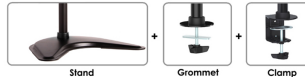

ALL INCLUDED
3 Mounting
solutions in 1 box
Neomounts