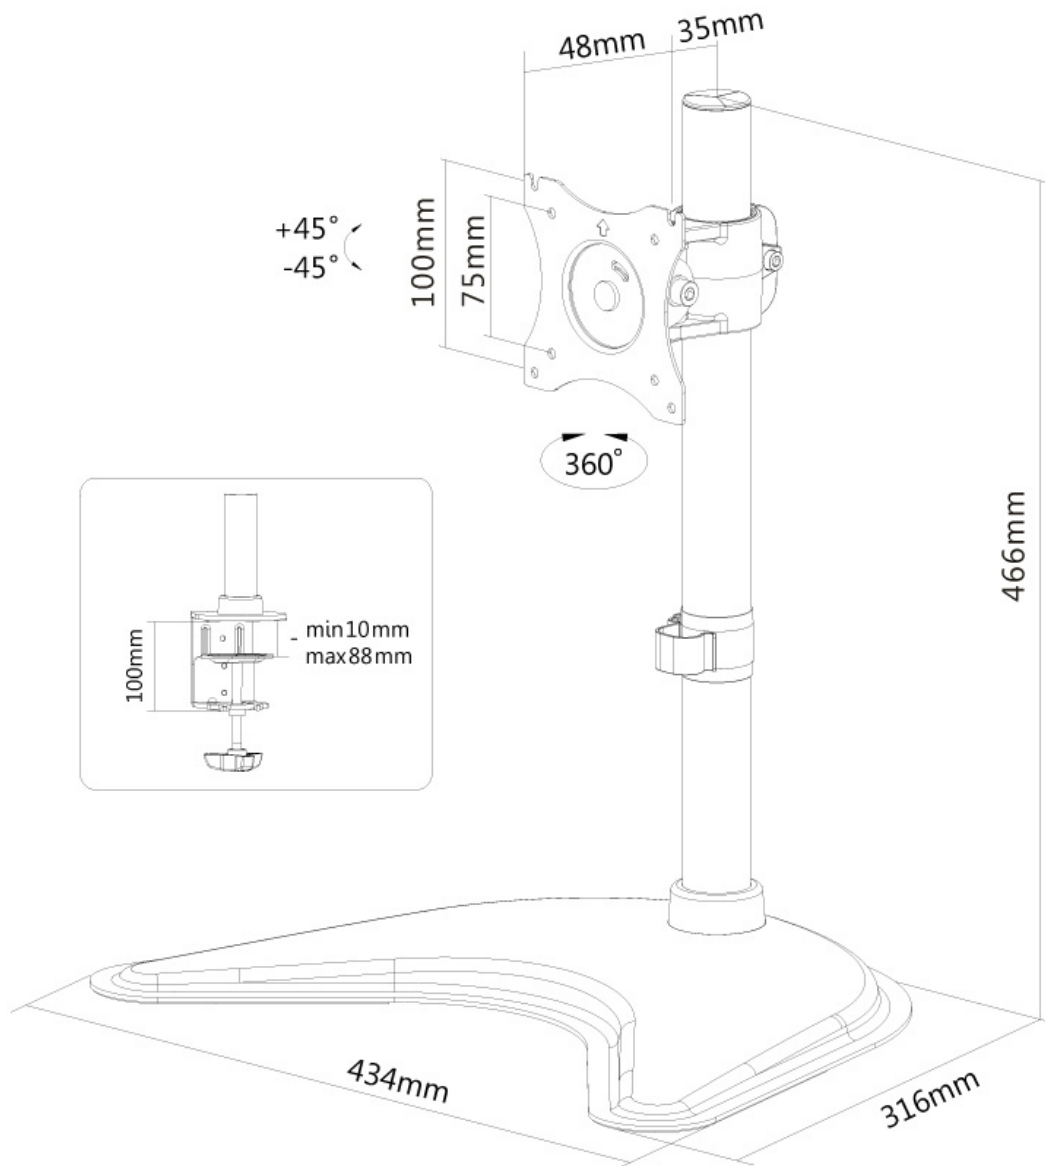

NM-D335BLACK

NEOMOUNTS MONITOR DESK MOUNT

Neomounts