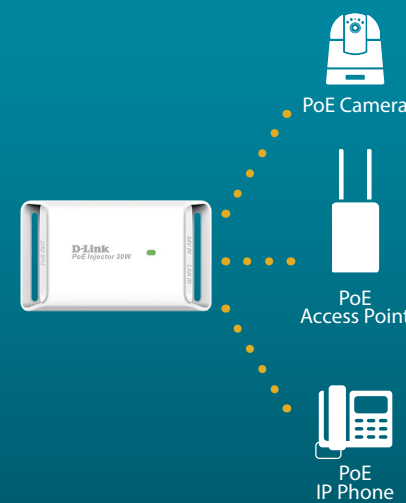

Power PoE Devices

D-Link®

D-Link®

Ver. 1.00(EU)
2015/07/16
10702-3100106
(153x68x213mm)