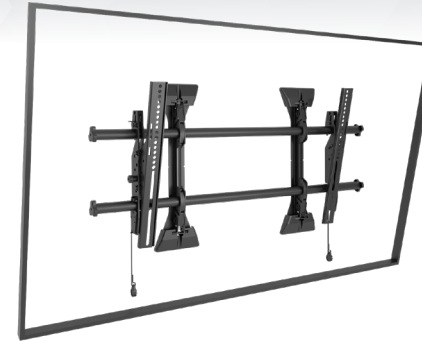

# Level-Up Solutions

If you order a **Tilt Wall Mount**...  
Complete your solution with these!

**Chief Large Fusion®  
Micro-Adjustable Tilt  
Wall Mount**  
[LTM1U](#)

C2G®

C2G®

CHIEF®

CHIEF®

MIDDLE ATLANTIC®