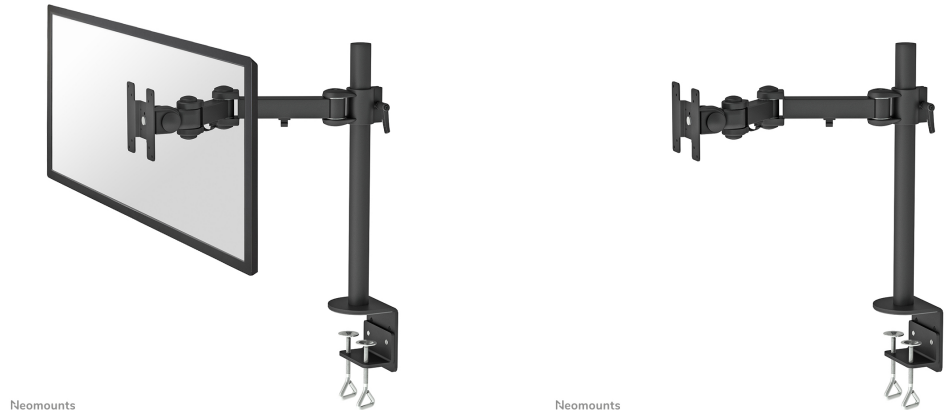

FPMA-D960

SPECIFICATIONS

GENERAL

Min. screen size*	10
Max. screen size*	30
Min. weight	0
Max. weight	10
Screens	1
Desk mount	Clamp
VESA maximum	100x100 mm
VESA minimum	75x75 mm

FUNCTIE

Type	Tilt Rotate Swivel Full motion
Height adjustment	0-45 cm
Depth adjustment	10-43 cm
Tilt (degrees)	180°
Swivel (degrees)	180°
Rotate (degrees)	360°
Adjustment type	Manual

NEOMOUNTS FPMA-D960 MONITOR ARM 10-30"

Neomounts FPMA-D960 Single monitor arm - 10-30" - 0-10 kg - black

The Neomounts desk mount, model FPMA-D960 is a tilt-, swivel and rotatable desk mount for flat screens up to 30". This mount is a great choice for space saving placement on desks using a desk clamp.

Neomounts versatile tilt (180°), rotate (360°) and swivel (180°) technology allows the mount to change to any viewing angle to fully benefit from the capabilities of the flat screen. The mount is manually height adjustable from 0 to 45 centimetres. Depth adjustable from 10 to 43 centimetres. An innovative cable management conceals and routes cables from mount to flat screen. Hide your cables to keep the workplace nice and tidy.

Neomounts FPMA-D960 has three pivot points and is suitable for screens up to 30" (76 cm). The weight capacity of this product is 10 kg each screen. The desk mount is suitable for screens that meet VESA hole pattern 75x75 or 100x100mm. Different hole patterns can be covered using Neomounts VESA adapter plates.