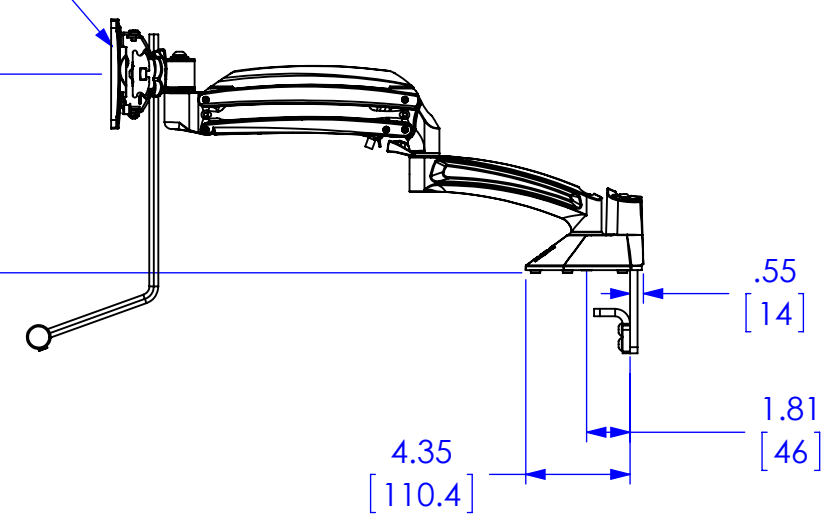

DESKTOP THICKNESS RANGE
2.50
.50
[63.5]
[12.7]

TILT RANGE
10° UP
10° DOWN

DYNAMIC HEIGHT ADJUST RANGE
14.78
1.78
[375.4]
[45.2]

THE INFORMATION AND DESIGNS CONTAINED IN THIS DRAWING ARE CONFIDENTIAL AND THE PROPRIETARY PROPERTY OF MILESTONE AV TECHNOLOGIES NEITHER THIS DESIGN NOR ANY INFORMATION CONTAINED IN THIS DRAWING MAY BE REPRODUCED OR DISCLOSED TO OTHERS WITHOUT THE EXPRESS WRITTEN CONSENT OF MILESTONE AV TECHNOLOGIES.

CAD GENERATED DRAWING, DO NOT MANUALLY UPDATE.			6436 CITY WEST PKWY EDEN PRAIRIE MN, 55344 PHONE: 866-977-3901 FAX: 877-894-6918	
DRAWN BY	MW	6/3/2014		
ENG APPROVAL			DESCRIPTION K1D22HxXRH	
MFG APPROVAL			MODEL NO. K1D22HxXRH	
QA APPROVAL			SIZE B	DWG. NO. TECH-000182
SHEET 1 OF 1			SCALE 1:8	REV. 00