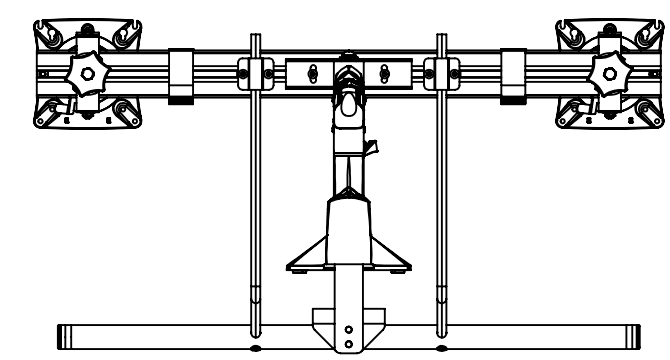

DESKTOP THICKNESS RANGE
2.50
.50
[63.5]
[12.7]

TILT RANGE
10° UP
10° DOWN

DYNAMIC HEIGHT ADJUST RANGE
14.78
1.78
[375.4]
[45.2]

THE INFORMATION AND DESIGNS CONTAINED IN THIS DRAWING ARE CONFIDENTIAL AND THE PROPRIETARY PROPERTY OF MILESTONE AV TECHNOLOGIES NEITHER THIS DESIGN NOR ANY INFORMATION CONTAINED IN THIS DRAWING MAY BE REPRODUCED OR DISCLOSED TO OTHERS WITHOUT THE EXPRESS WRITTEN CONSENT OF MILESTONE AV TECHNOLOGIES.