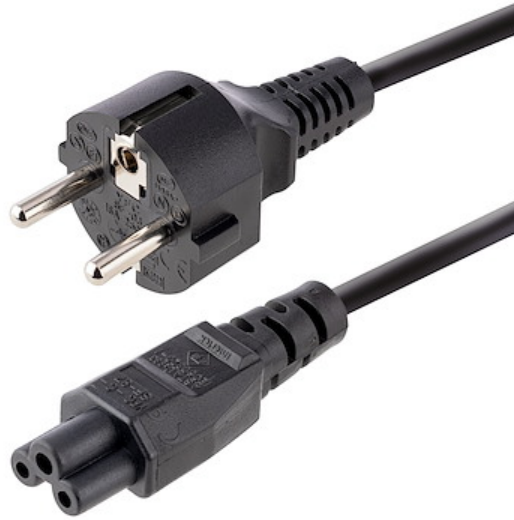

1m (3ft) Laptop Power Cord, EU Schuko to C5, 2.5A 250V, 18AWG, Notebook / Laptop Replacement AC Cord, Power Brick Cord, Laptop Charger Cable, Clover Leaf/Mickey Mouse Power Cord

Product ID: PXTNB3SEU1M

The PXTNB3SEU1M 1m Laptop Power Cord features one Schuko CEE7 European power plug and one 3-prong C5 connector, making it a suitable replacement cable for an HP, Toshiba or other compatible laptop equipped with a cloverleaf/C5 power connection.

Features

- **AC POWER CORD:** This 1m (3.3ft) 18AWG (0.75mm²) flexible laptop power cord with EU Schuko Plug and IEC 60320 C5 connectors is suitable for workstation/home office use. Rated to carry 250V at 2.5A
- **PERFORMANCE AND SAFETY:** Fully molded strain relief for durability and VDE approved connectors. Fire Rating:

VW-1 3 conductor Notebook Power Cable made from 100% Copper Wire CE Certified

- **SPECS:** 1m (3.3ft) Power Cable EU Schuko Plug to IEC 60320 C5 18AWG 250V 2.5A (Max) Jacket Rating: H05VV-F Jacket Material: PVC Color: Black Temperature Range: -10 to 60 Jacket Dimensions: 3.5x6.8 mm