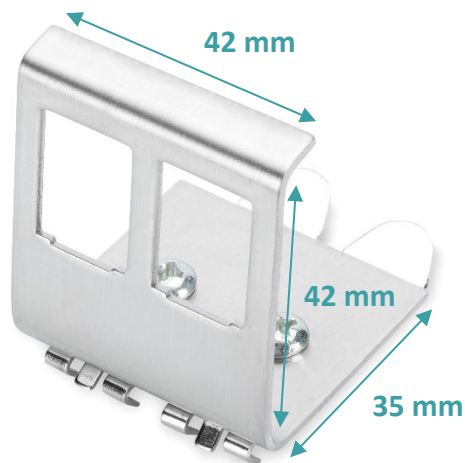

DIN-Rail Adapters for DIGITUS® Keystone Modules

AN-25185

EAN 4016032306344

DIN-Rail Adapter

For installation of Keystone Modules

Easy installation

1-port or 2-port version

Overview

The DIGITUS® DIN-Rail adapters function as adapter for the installation of Keystone Modules. They are available as 1-port or 2-port version.

Features

- For installation of Keystone Modules
- Compatible with Keystone Modules: DN-93612, DN-93614, DN-93615 and DN-93616
- Available as 1-port or 2-port version

Product Number Information

- AN-25184 DIN-Rail Adapter for 1x Keystone Module
- AN-25185 DIN-Rail Adapter for 2x Keystone Module

AN-25184

EAN 4016032305859