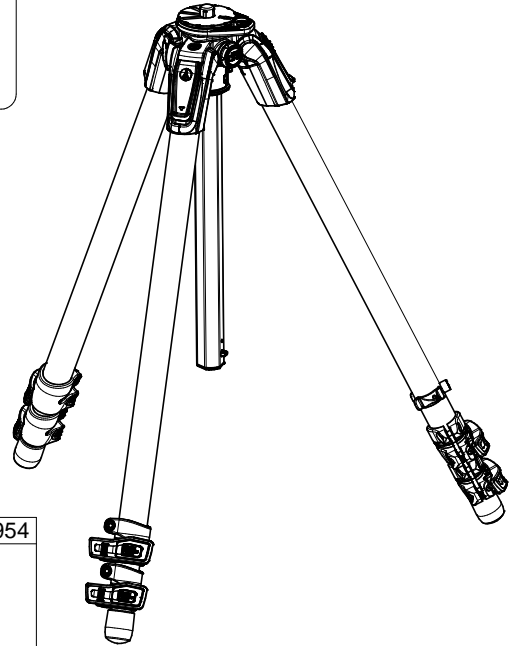

**Manfrotto**  
**Imagine More**

**ART. MT055CXPRO4**  
From serial number 0 to A6224655

Tool (TORX T25) included in :

- Spare part R103951
- Spare part R103952
- Spare part R103984
- Spare part R103985
- Spare part R103986