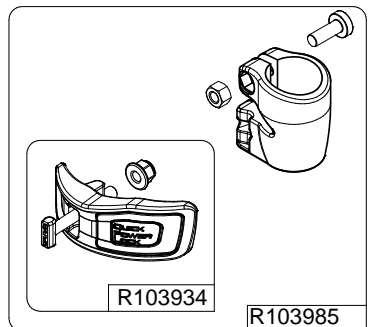

**Manfrotto**  
**Imagine More**

**ART. MT055CXPRO4**  
From serial number 0 to A6224655

Tool (TORX T25) included in :

- Spare part R103951
- Spare part R103952
- Spare part R103984
- Spare part R103985
- Spare part R103986

**BOX**  
R11039472 box for MT055CXPRO4

R1034,411LK

R1034,315

R1034,209

R1034,108

R190,526  
Set of n°3 pcs