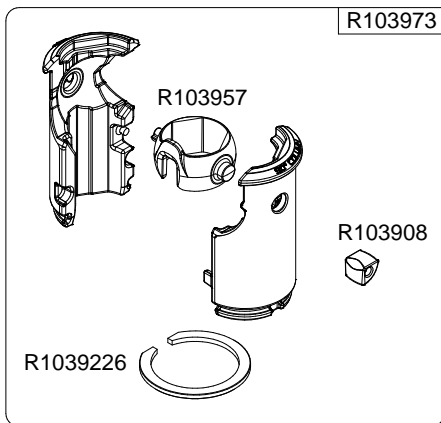

**Manfrotto**  
**Imagine More**

**ART. MT055CXPRO4**  
From serial number 0 to A6224655

Tool (TORX T25) included in :

- Spare part R103951
- Spare part R103952
- Spare part R103984
- Spare part R103985
- Spare part R103986

**BOX**  
R11039472 box for MT055CXPRO4

R1034,411LK

R1034,315

R1034,209

R1034,108

R190,526  
Set of n°3 pcs