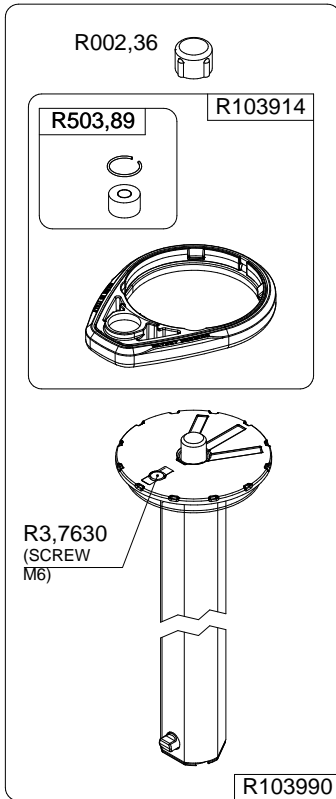

**Manfrotto**  
**Imagine More**

**ART. MT055CXPRO4**  
From serial number 0 to A6224655

Tool (TORX T25) included in :

- Spare part R103951
- Spare part R103952
- Spare part R103984
- Spare part R103985
- Spare part R103986

**BOX**  
R11039472 box for MT055CXPRO4

R1034,411LK

R1034,315

R1034,209

R1034,108

R190,526  
Set of n°3 pcs