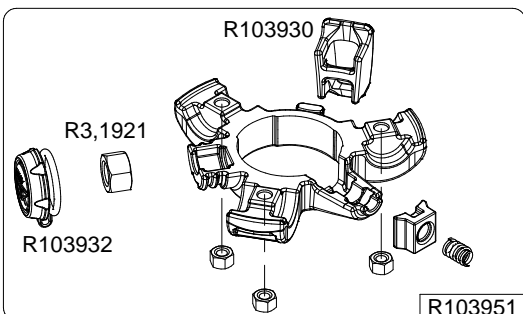

**Manfrotto**  
**Imagine More**

**ART. MT055CXPRO4**  
From serial number 0 to A6224655

Tool (TORX T25) included in :

- Spare part R103951
- Spare part R103952
- Spare part R103984
- Spare part R103985
- Spare part R103986

**BOX**  
R11039472 box for MT055CXPRO4

R1034,411LK

R1034,315

R1034,209

R1034,108

R190,526  
Set of n°3 pcs