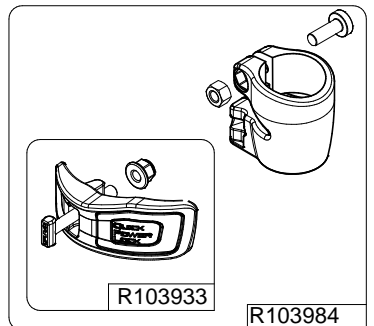

BOX
R11039472 box for MT055CXPRO4

R1034,411LK