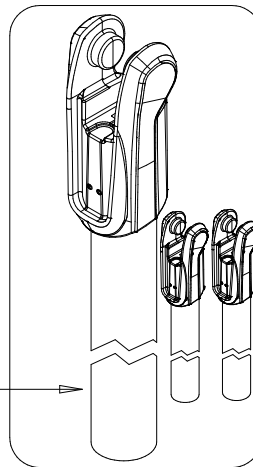

**Manfrotto**  
**Imagine More**

**ART. MT055CXPRO4**  
From serial number 0 to A6224655

Tool (TORX T25) included in :

- Spare part R103951
- Spare part R103952
- Spare part R103984
- Spare part R103985
- Spare part R103986

**BOX**  
R11039472 box for MT055CXPRO4

R1034,411LK

R1034,315

R1034,209

R1034,108

R190,526  
Set of n°3 pcs