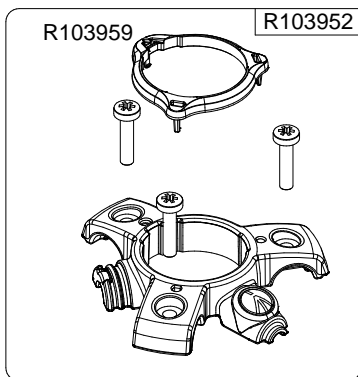

**Manfrotto**  
**Imagine More**

**ART. MT055CXPRO4**  
From serial number 0 to A6224655

Tool (TORX T25) included in :

- Spare part R103951
- Spare part R103952
- Spare part R103984
- Spare part R103985
- Spare part R103986

**BOX**  
R11039472 box for MT055CXPRO4

R1034,411LK

R1034,315

R1034,209

R1034,108

R190,526  
Set of n°3 pcs