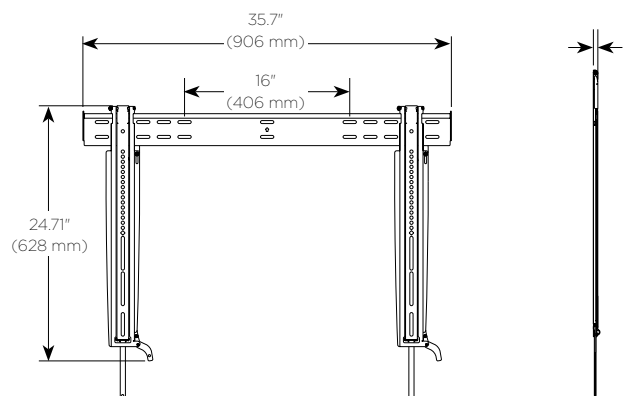

### SPECIFICATIONS

Depth from Wall	0.39" (10 mm)
Max Mounting Pattern (H,W)	19.7" (500 mm) 31.5" (800 mm)
Max Screen Thickness	5.0" (127 mm)
Color	Black
Weight Capacity	125 lbs (57 kg)

### TECHNICAL DRAWINGS

For a complete list of THININSTALL accessories see pages 88 - 89.