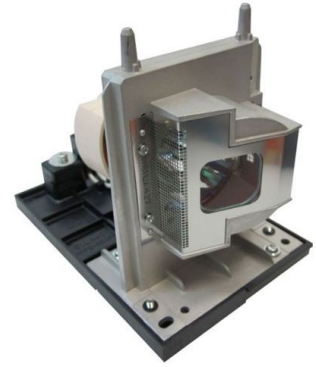

MPN: ML12350

Projector Lamp for Smartboard 2000 Hours, 245 Watts fit for Smart Projector 885I, 685IX, 680IX, 685IX, UX60

CoreParts offer a wide range of good Quality Projector Lamps for competitive prices, all manufactured by high quality, certified and trusted suppliers.

- High Quality
- Tested and certified
- Matching Performance
- Reliable with 12 months Warranty

Specifications

Features	Bulb power	245 W
	Compatibility	SMART Board\n680IX, 685ix, UX60
	Service life of lamp	2000 h
Technical details	Quantity per pack	1 pc(s)
Vendor information	Brand Name	CoreParts
	Warranty	1 Year(s)
Weight & dimensions	Package type	Box