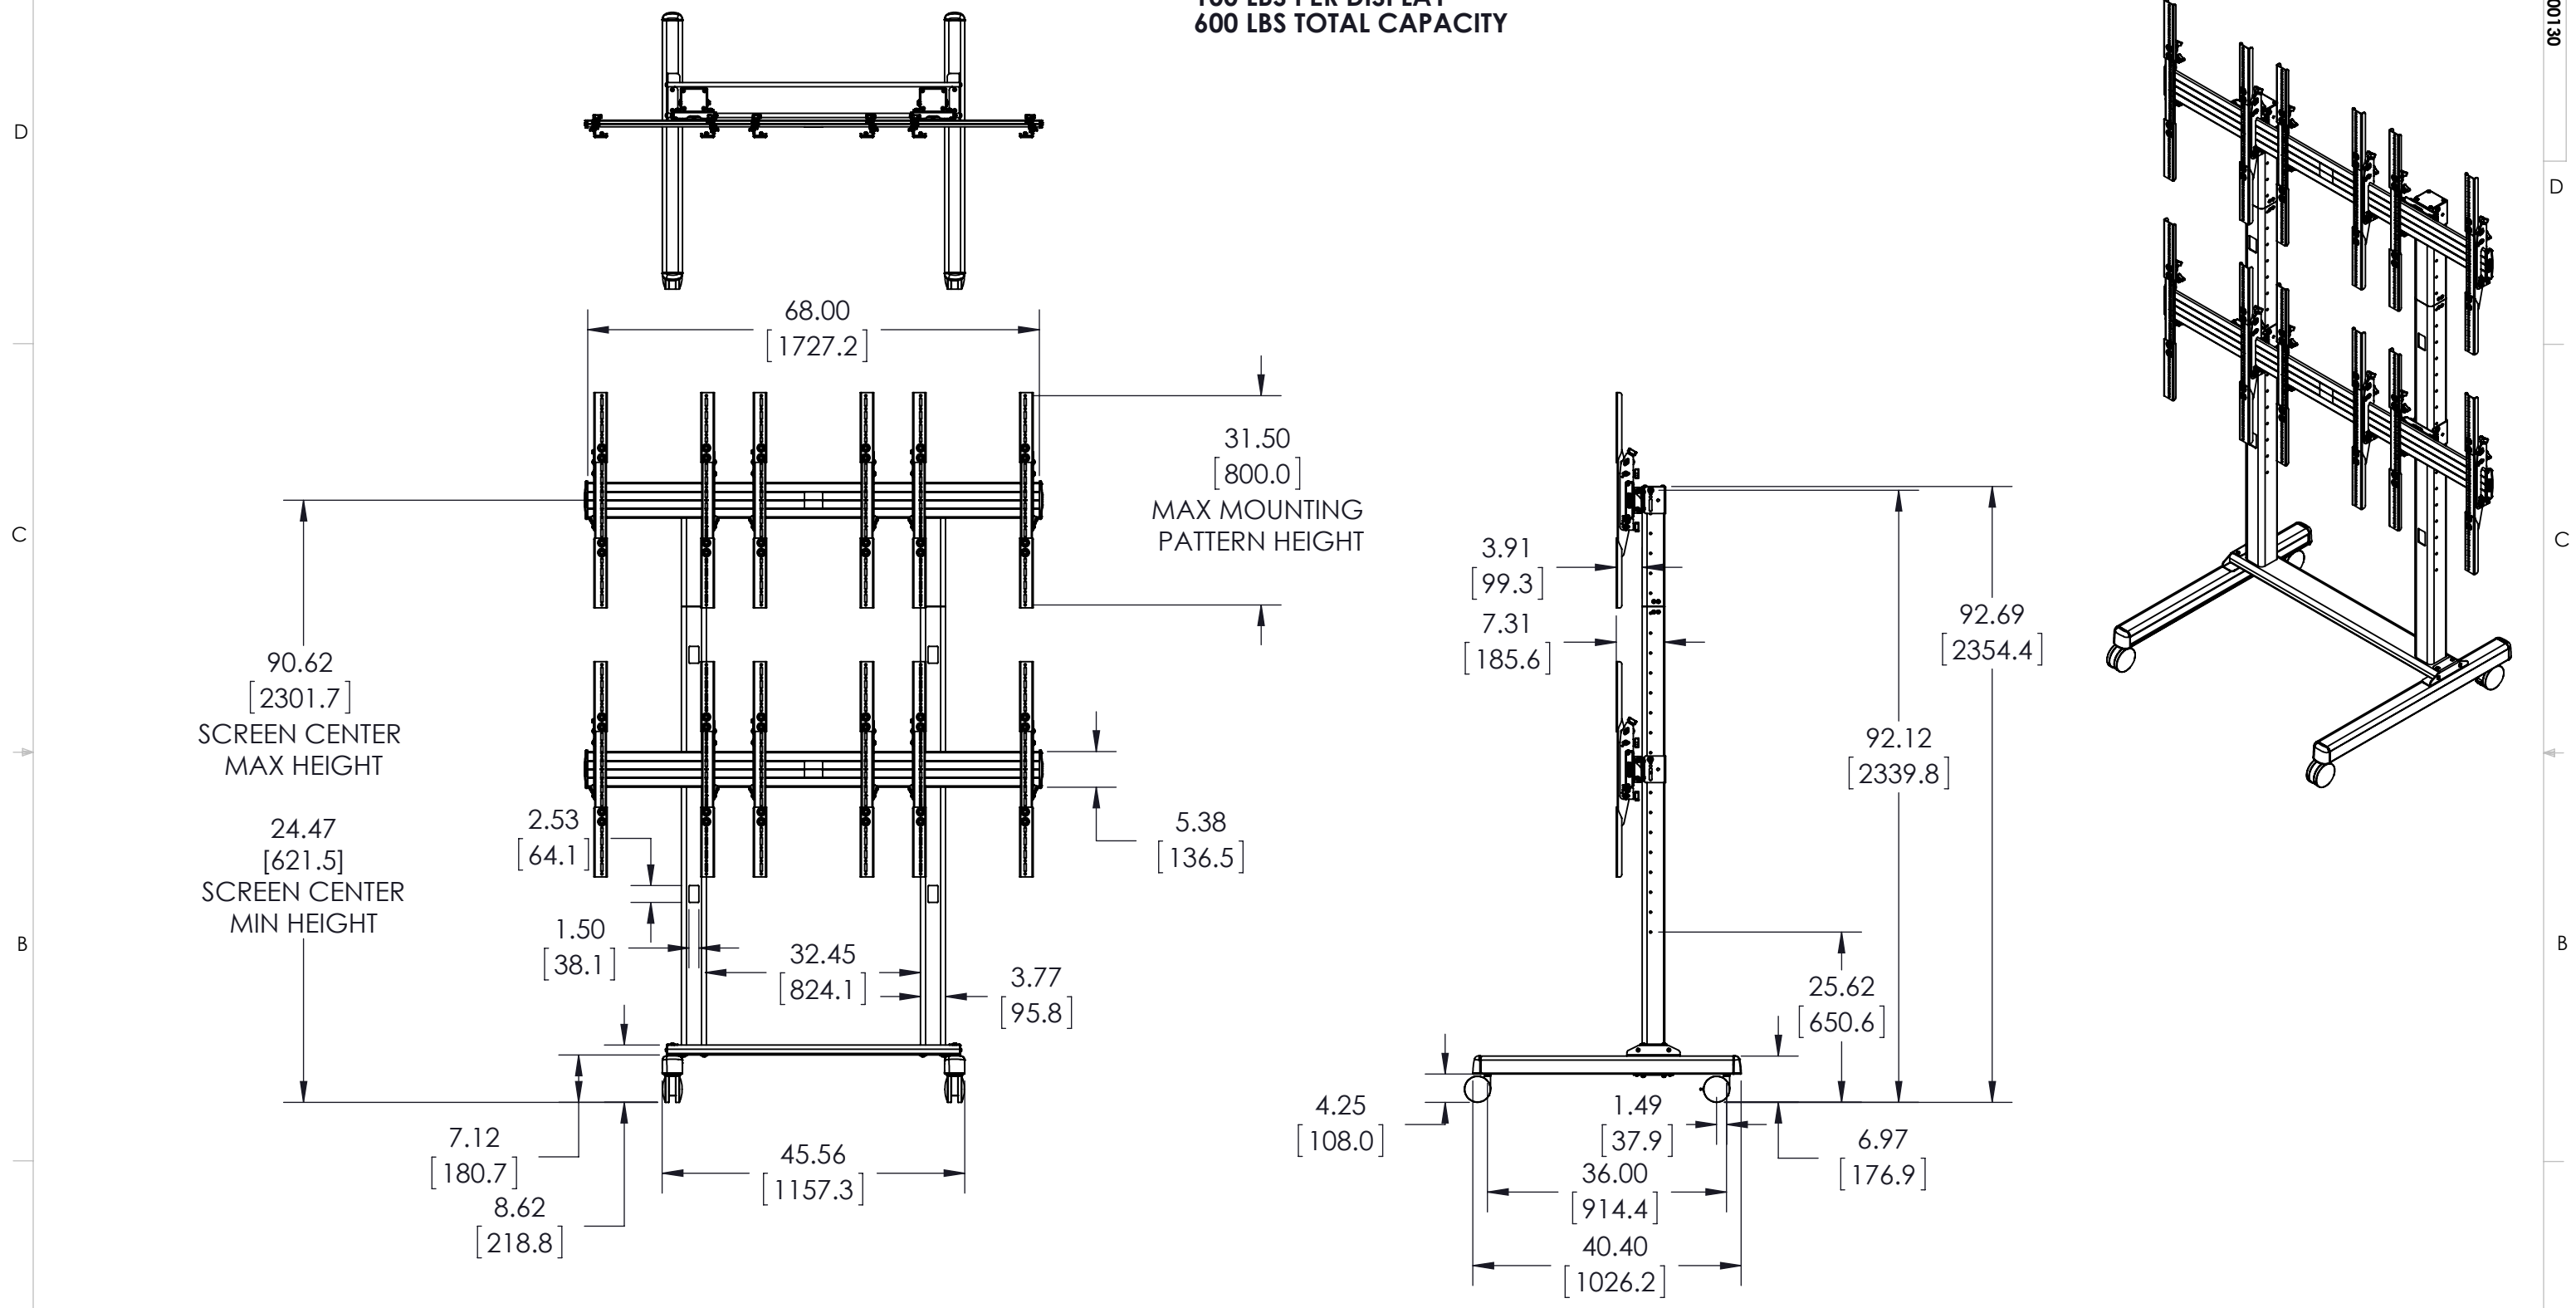

MAX WEIGHT:
100 LBS PER DISPLAY
600 LBS TOTAL CAPACITY

TECH-000130

THE INFORMATION AND DESIGNS CONTAINED IN THIS DRAWING ARE CONFIDENTIAL AND THE PROPRIETARY PROPERTY OF MILESTONE AV TECHNOLOGIES NEITHER THIS DESIGN NOR ANY INFORMATION CONTAINED IN THIS DRAWING MAY BE REPRODUCED OR DISCLOSED TO OTHERS WITHOUT THE EXPRESS WRITTEN CONSENT OF MILESTONE AV TECHNOLOGIES.

CAD GENERATED DRAWING, DO NOT MANUALLY UPDATE.			6436 CITY WEST PKWY EDEN PRAIRIE MN, 55344 PHONE: 866-977-3901 FAX: 877-894-6918			
DRAWN BY	MJS	12/11/2012				
ENG APPROVAL	MJS	12/11/2012	DESCRIPTION LVM3X2UP, FUSION PORTRAIT 3X2 VIDEO WALL CART			
MFG APPROVAL						
QA APPROVAL			MODEL NO. LVM3X2UP			
SHEET 1 OF 1					SCALE	SIZE
			1:24	B	TECH-000130	00