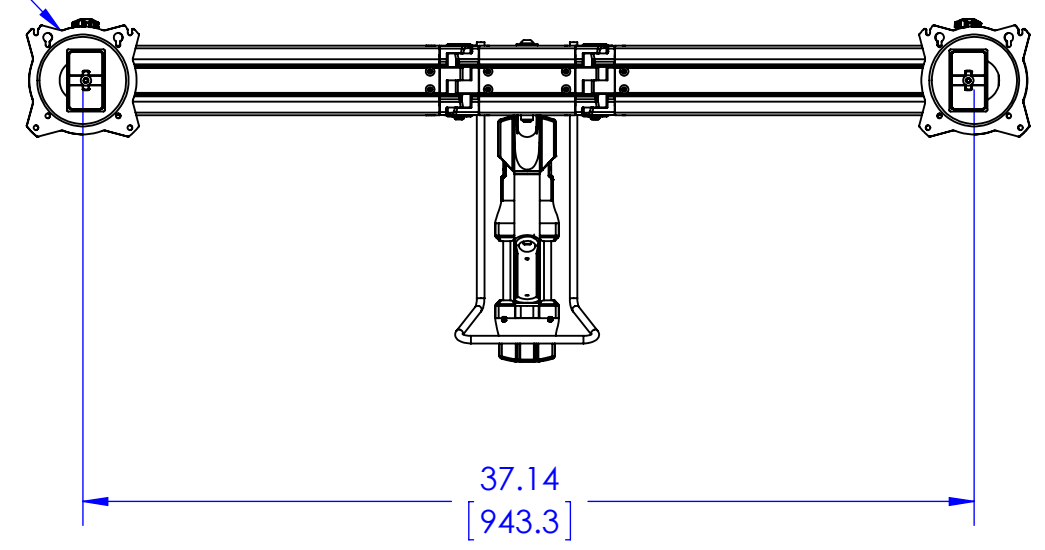

100X100 &
75 X 75 VESA
PATTERN

THE INFORMATION AND DESIGNS CONTAINED IN THIS DRAWING ARE CONFIDENTIAL AND THE PROPRIETARY PROPERTY OF MILESTONE AV TECHNOLOGIES NEITHER THIS DESIGN NOR ANY INFORMATION CONTAINED IN THIS DRAWING MAY BE REPRODUCED OR DISCLOSED TO OTHERS WITHOUT THE EXPRESS WRITTEN CONSENT OF MILESTONE AV TECHNOLOGIES.

CAD GENERATED DRAWING, DO NOT MANUALLY UPDATE.			6436 CITY WEST PKWY EDEN PRAIRIE MN, 55344 PHONE: 866-977-3901 FAX: 877-894-6918	
DRAWN BY	TLC	2/1/2013		
ENG APPROVAL		02/01/2013	DESCRIPTION KONTour ARRAY FOCAL ADJ WALL 2X1 BLK	
MFG APPROVAL			MODEL NO. K4W210B	
QA APPROVAL			SIZE B	DWG. NO. TECH-000284
SHEET 1 OF 1		SCALE 1:8	REV. 00	