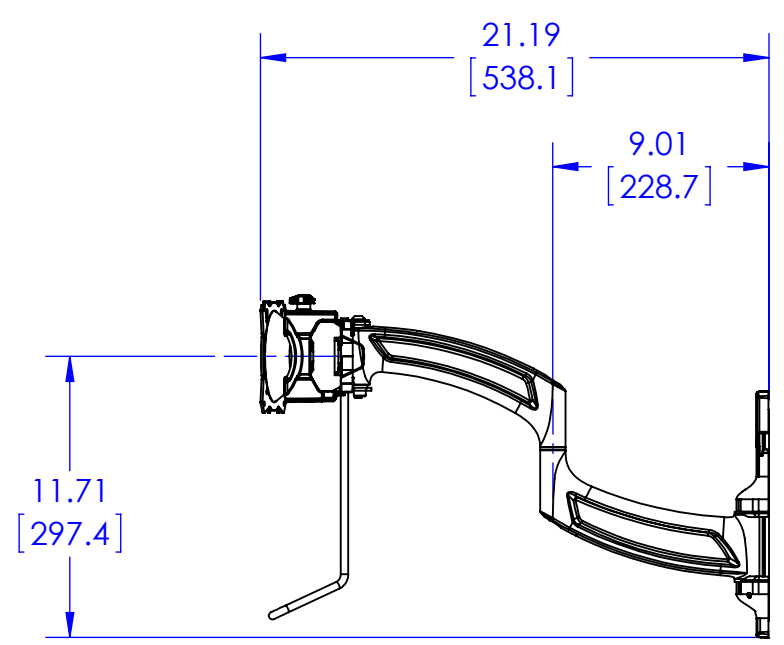

100X100 &
75 X 75 VESA
PATTERN

THE INFORMATION AND DESIGNS CONTAINED IN THIS DRAWING ARE CONFIDENTIAL AND THE PROPRIETARY PROPERTY OF MILESTONE AV TECHNOLOGIES NEITHER THIS DESIGN NOR ANY INFORMATION CONTAINED IN THIS DRAWING MAY BE REPRODUCED OR DISCLOSED TO OTHERS WITHOUT THE EXPRESS WRITTEN CONSENT OF MILESTONE AV TECHNOLOGIES.

CAD GENERATED DRAWING, DO NOT MANUALLY UPDATE.			6436 CITY WEST PKWY EDEN PRAIRIE MN, 55344 PHONE: 866-977-3901 FAX: 877-894-6918	
DRAWN BY	TLC	2/1/2013		
ENG APPROVAL		02/01/2013	DESCRIPTION KONTour ARRAY FOCAL ADJ WALL 2X1 BLK	
MFG APPROVAL			MODEL NO. K4W210B	
QA APPROVAL			SIZE B	DWG. NO. TECH-000284
SHEET 1 OF 1		SCALE 1:8	REV. 00	