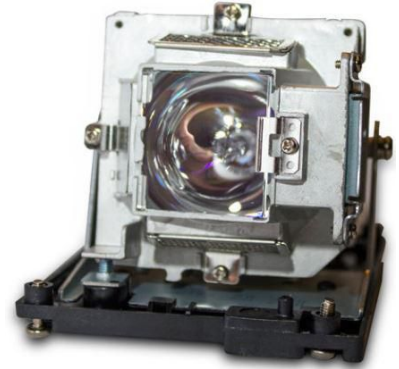

MPN: ML12335

Projector Lamp for PROMETHEAN 3000 Hours, 200 Watt fit for Promethean PRM-32, PRM-33, PRM-35A, ActivBoard 178

CoreParts offer a wide range of good Quality Projector Lamps for competitive prices, all manufactured by high quality, certified and trusted suppliers.

- High Quality
- Tested and certified
- Matching Performance
- Reliable with 12 months Warranty

Specifications

Features	Brand compatibility	Promethean
	Bulb power	170 W
	Compatibility	PRM35-LAMP
	Service life of lamp	2000 h
Technical details	Quantity per pack	1 pc(s)
Vendor information	Brand Name	CoreParts
	Warranty	1 Year(s)
Weight & dimensions	Package type	Box