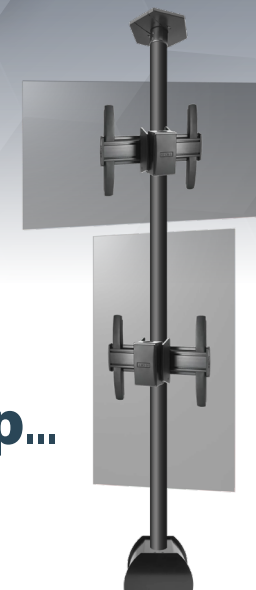

C2G | Chief | Da-Lite | Luxul | Middle Atlantic | Vaddio | Wiremold

Level-Up Solutions

legrand® | AV

Chief Floor-to-Ceiling Column Mount Setup

[CPA351](#)
[CPA353](#)
[CPA096](#)
[MCM1U](#)

If you order a **Floor-to-Ceiling Column Mount Setup...**
Complete your solution with these!

C2G®

Performance Series Premium
High Speed HDMI® Cable

[See Product Series](#)

CHIEF®

Fusion® Universal
Clamp Kit

[FCA520](#)

CHIEF®

Quick-Snap
Cable Covers