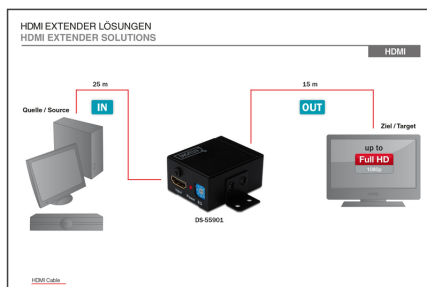

More images: