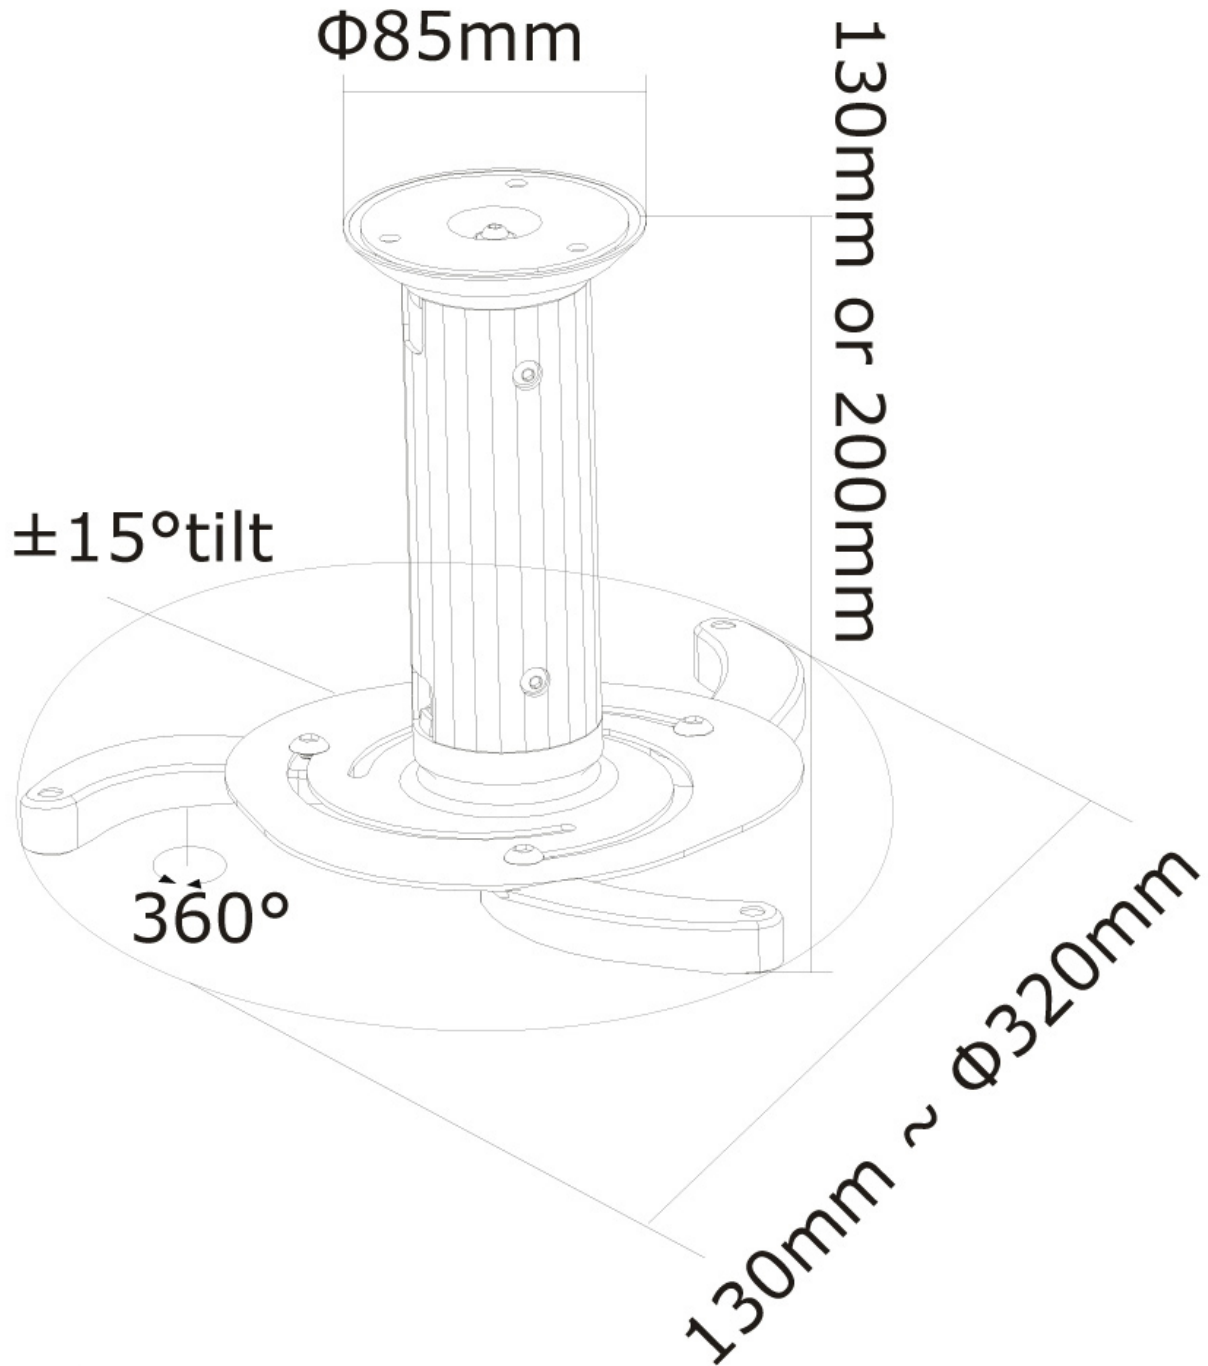

BEAMER-C80WHITE

NEOMOUNTS PROJECTOR CEILING MOUNT

Neomounts