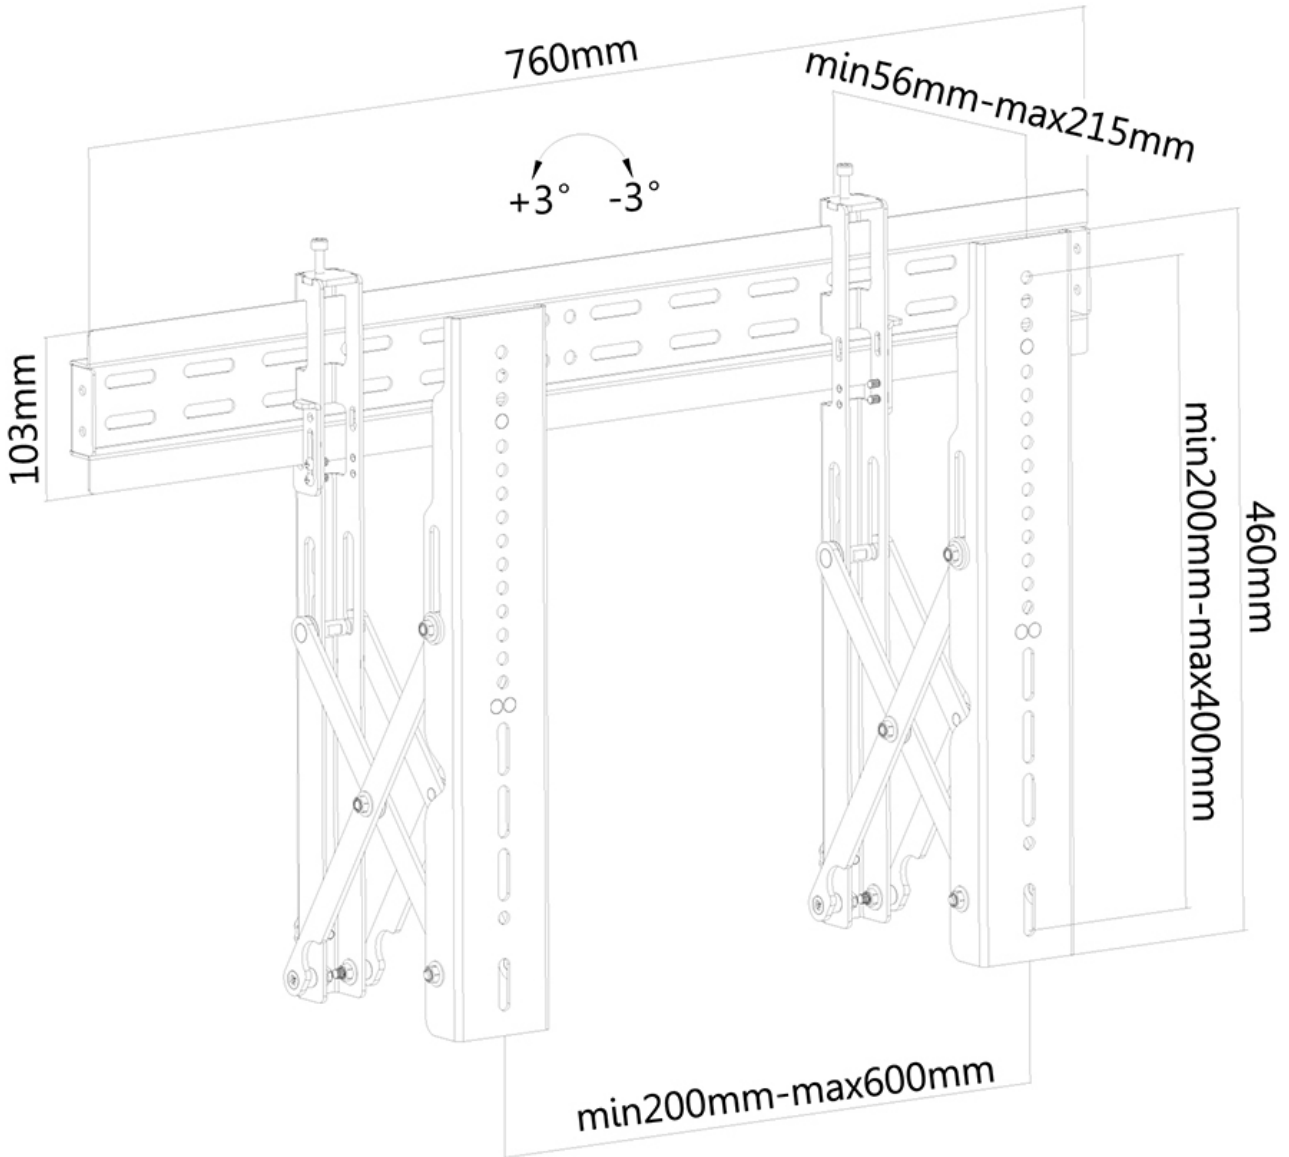

LED-VW1000BLACK

NEOMOUNTS LED-VW1000BLACK VIDEO WALL
WALL MOUNT 40-75" - PULL-OUT - MAX 50 KG

Neomounts