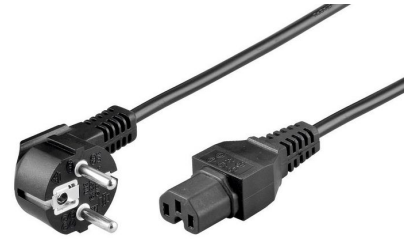

MPN: PE010420

## Power Cord Schuko Angled - C15, 3m

Schuko (CEE 7/7) connection cables are approved for European countries like Germany, France, Austria and many others. This Power cord enables you to connect a monitor, PC or a projector to a power source.

## Specifications

Features	Cable length	3 m
	Cable type	H05-VV-F3G
	Conductor material	Copper
	Connector 1	Schuko Power Type E/F
	Connector 1 form factor	Angled
	Connector 1 gender	Male
	Connector 2	C15 coupler
	Connector 2 form factor	Straight
	Connector 2 gender	Female
	Core size	1 mm <sup>2</sup>
	Jacket material	Polyvinyl chloride (PVC)
	Number of cable cores	3
	Product colour	Black
	RoHS compliance	Yes
Power	Input current	10 A
	Input voltage	250 V
	Maximum current	10 A
Vendor information	Brand Name	MicroConnect
	Homepage	<a href="https://microconnect.me/">https://microconnect.me/</a>
	Warranty	25 Year(s)