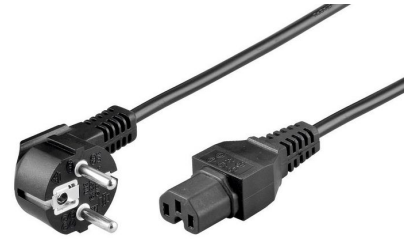

MPN: PE010419

## Power Cord Schuko Angled - C15, 2m

Schuko (CEE 7/7) connection cables are approved for European countries like Germany, France, Austria and many others. This Power cord enables you to connect a monitor, PC or a projector to a power source.

## Specifications

Features	Cable length	2 m
	Cable type	H05-VV-F3G
	Conductor material	Copper
	Connector 1	Schuko Power Type E/F
	Connector 1 form factor	Angled
	Connector 1 gender	Male
	Connector 2	C15 coupler
	Connector 2 form factor	Straight
	Connector 2 gender	Female
	Core size	0.75 mm <sup>2</sup>
	Jacket material	Polyvinyl chloride (PVC)
	Number of cable cores	3
	Product colour	Black
	RoHS compliance	Yes
Power	Input current	10 A
	Input voltage	250 V
	Maximum current	10 A
Vendor information	Brand Name	MicroConnect
	Homepage	<a href="https://microconnect.me/">https://microconnect.me/</a>
	Warranty	25 Year(s)