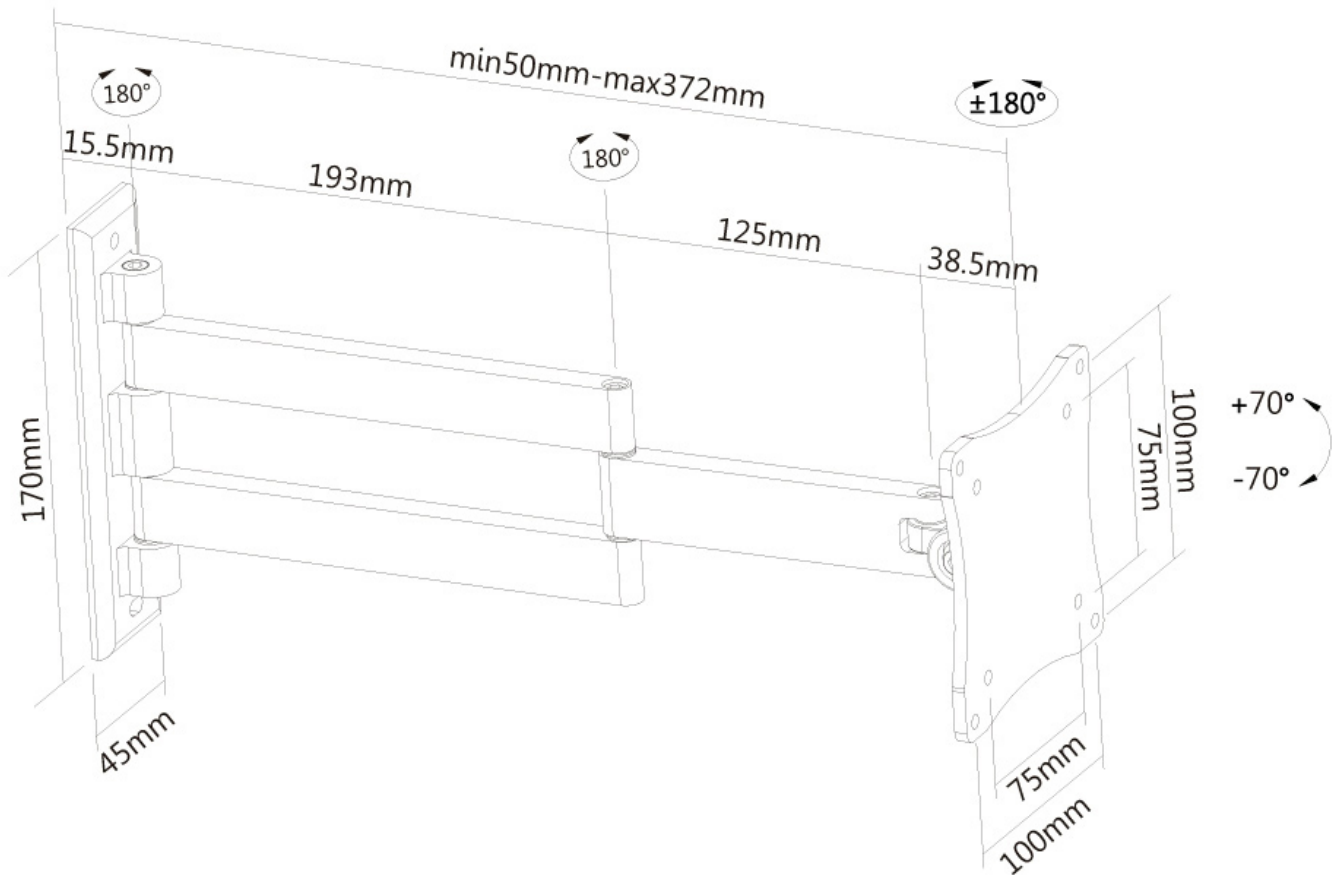

FPMA-W830BLACK

NEOMOUNTS TV/MONITOR WALL MOUNT

Neomounts