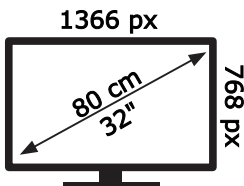

ENERGY

TOSHIBA

32WF2653DB

21 kWh/1000h

ABCDEF **G**

36 kWh/1000h

50766109

2019/2013