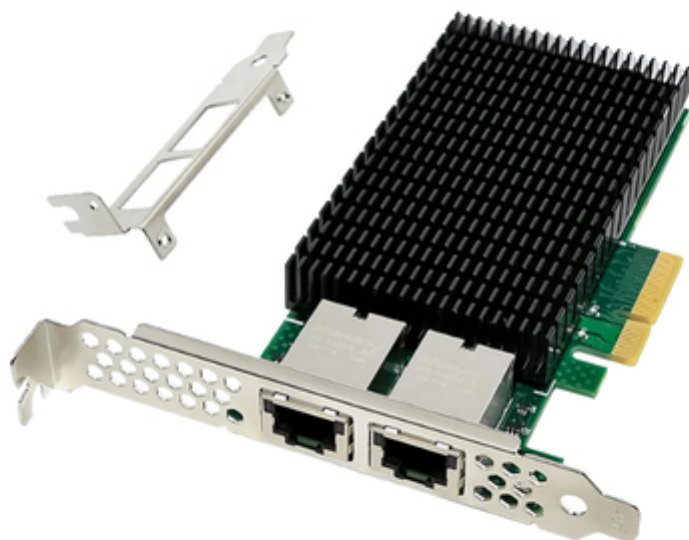

## Product Datasheet

HPE 867707-B21 alternative Intel X540 NIC PCIe 2.1 x8 Dual  
Port 10GbE RJ45

- **Product Code:** 867707-B21-OS
- **Product EAN:** 5059902194220
- **Warranty:** 2 Years

## Technical Specifications

Ports & Interfaces

---

<b>Connectivity Technology:</b>	Wired
<b>Host Interface:</b>	PCI Express
<b>Interface:</b>	Ethernet
<b>Fiber Ports Quantity:</b>	2
<b>Fiber Optic Connector:</b>	RJ-45
<b>PCI Version:</b>	2.1